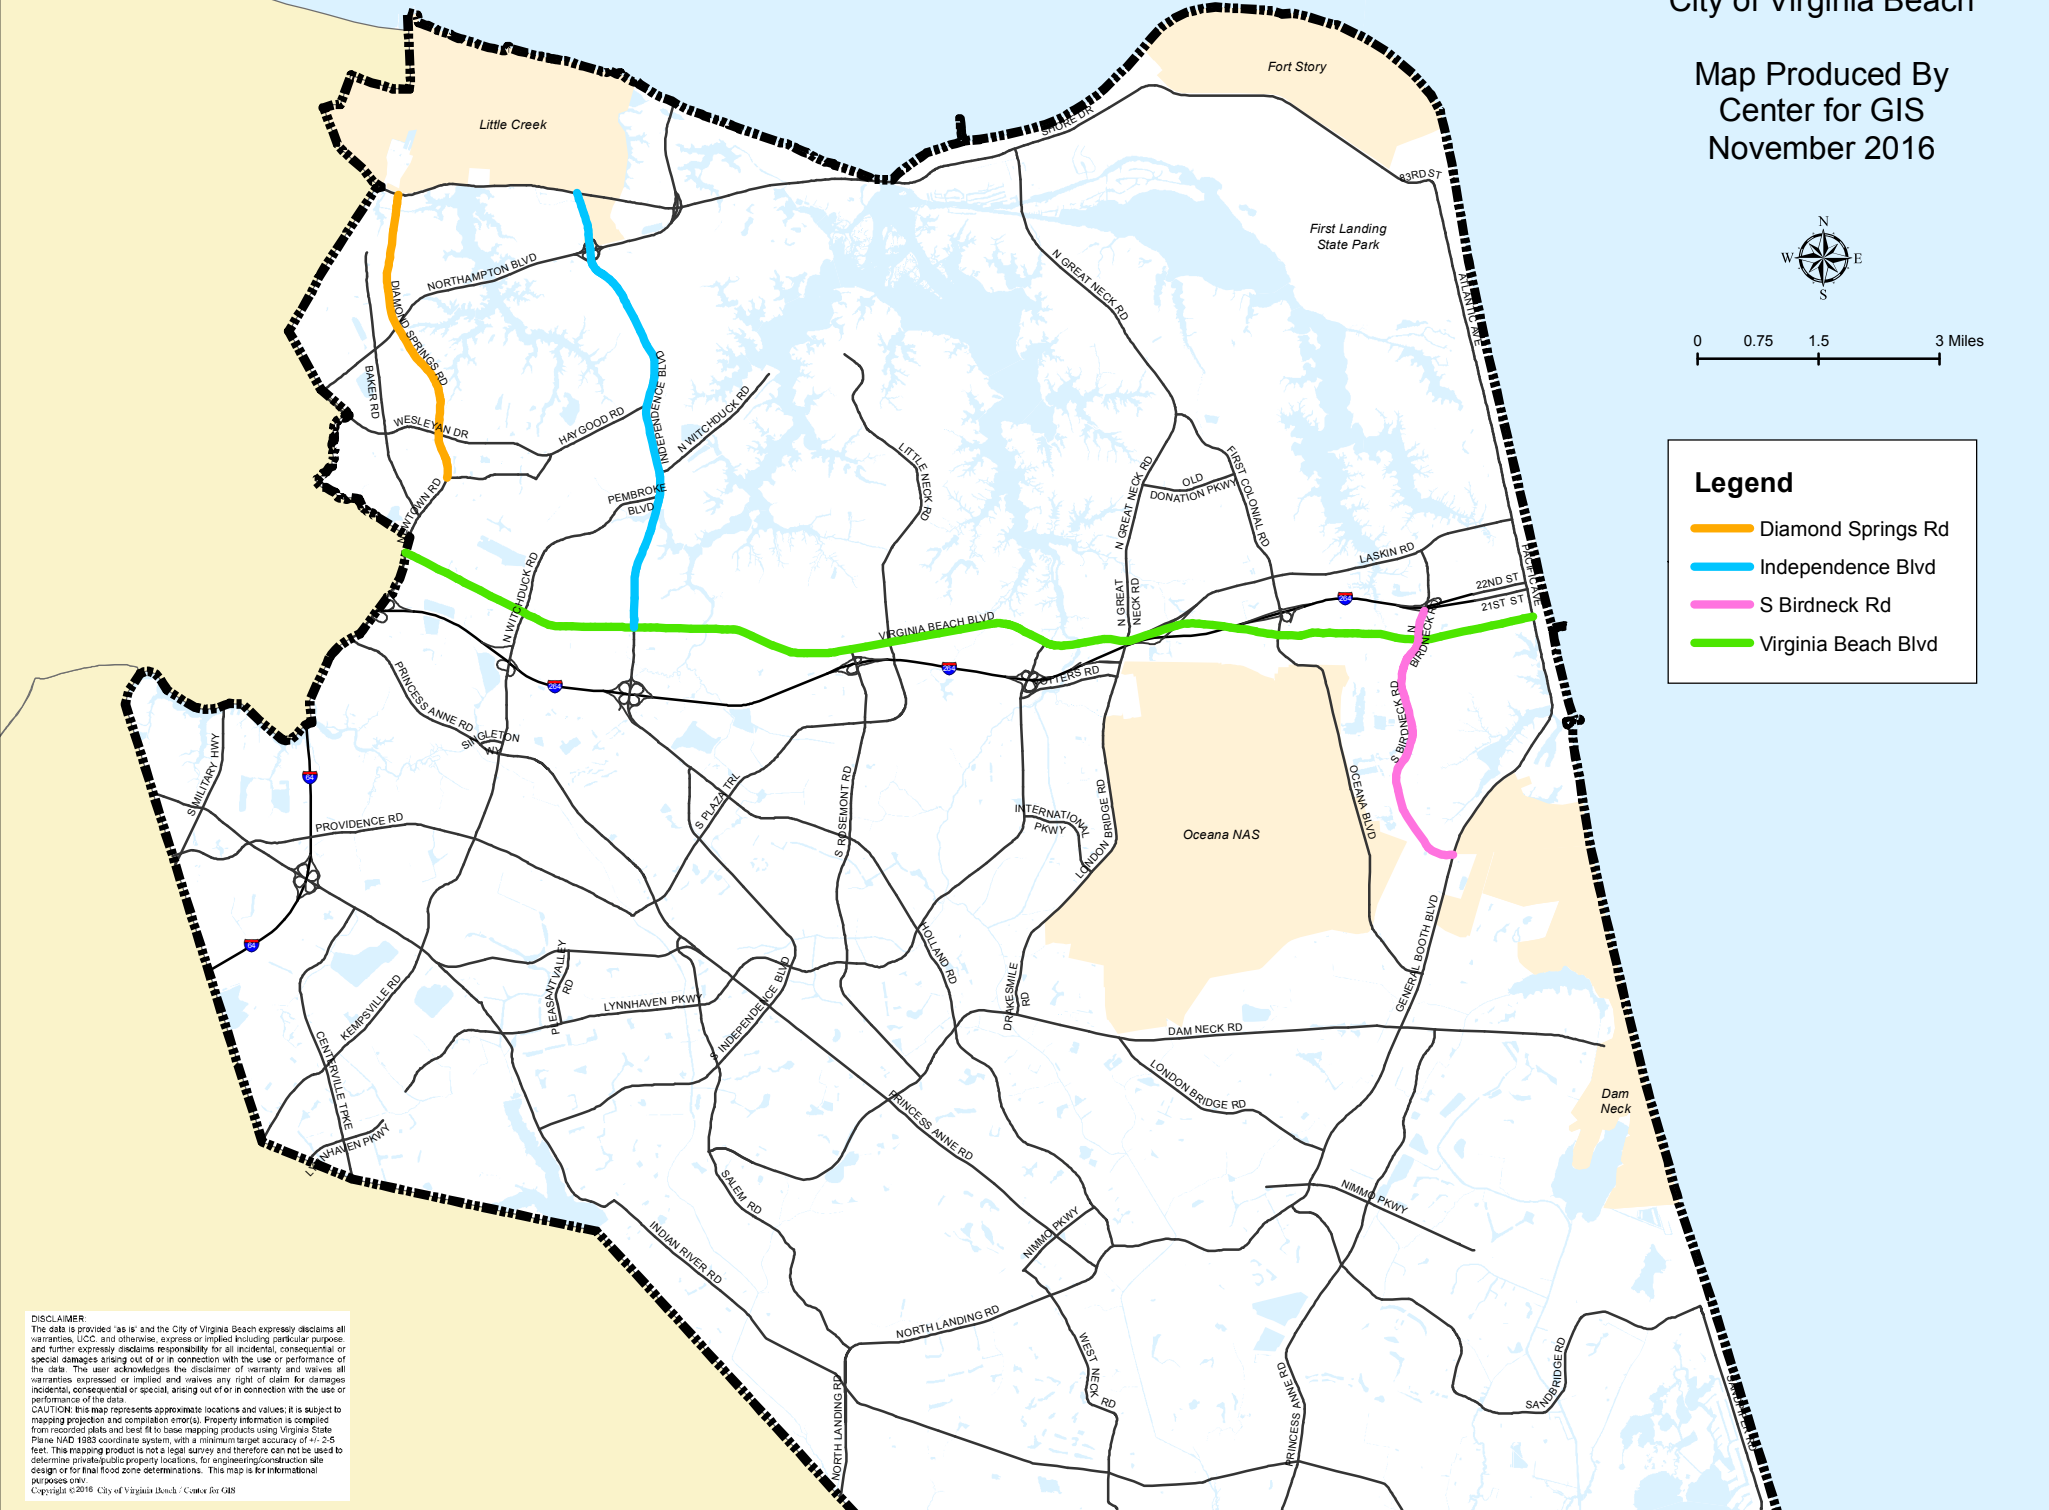

Legend

- Diamond Springs Rd
- Independence Blvd
- S Birdneck Rd
- Virginia Beach Blvd