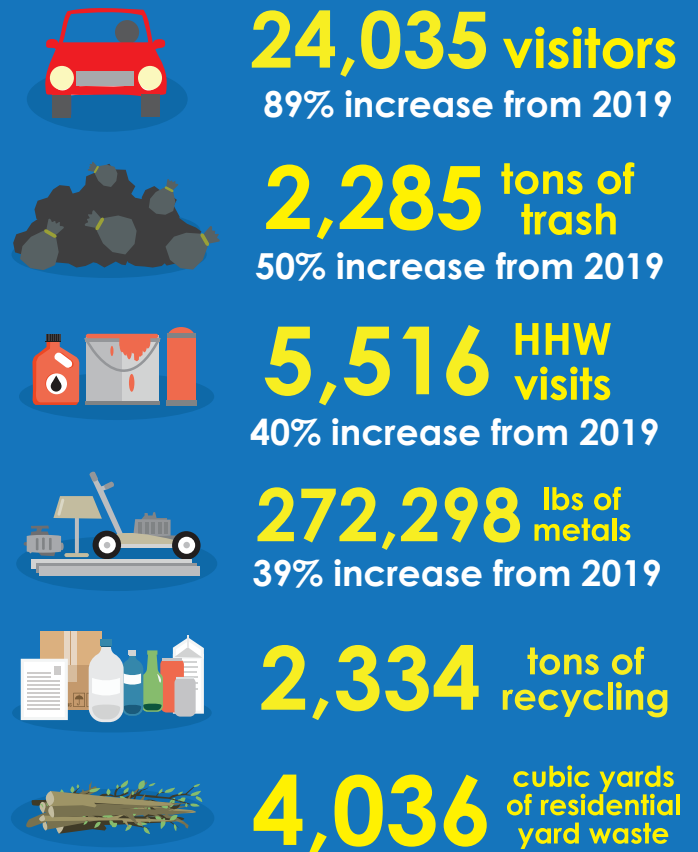

PUBLIC WORKS WASTE MANAGEMENT

COVID-19 IMPACT | APRIL 3 - 27

CURBSIDE COLLECTION

LANDFILL

CUSTOMER SERVICE

EMPLOYEE TOTALS

SOCIAL MEDIA

Comparisons are between April 3 - 27, 2020 and April 3 - 27, 2019