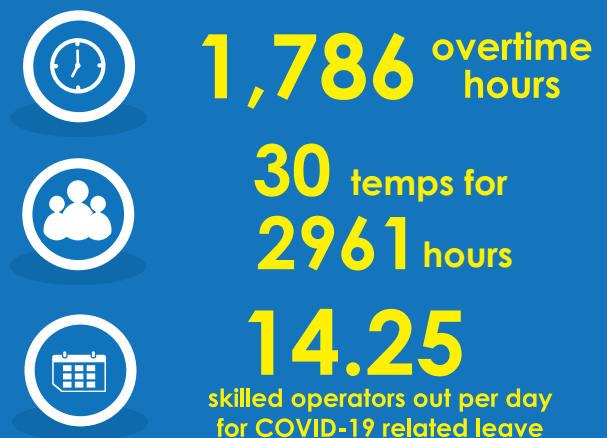

PUBLIC WORKS WASTE MANAGEMENT

COVID-19 IMPACT | APRIL 3 - 27

CURBSIDE COLLECTION

LANDFILL

CUSTOMER SERVICE

EMPLOYEE TOTALS

SOCIAL MEDIA

Comparisons are between April 3 - 27, 2020 and April 3 - 27, 2019