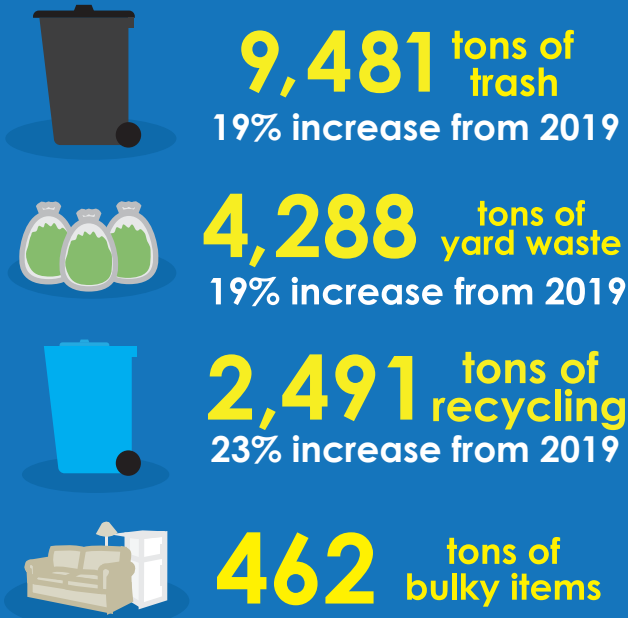

PUBLIC WORKS WASTE MANAGEMENT

COVID-19 IMPACT | APRIL 3 - 27

CURBSIDE COLLECTION

LANDFILL

CUSTOMER SERVICE

EMPLOYEE TOTALS

SOCIAL MEDIA

Comparisons are between April 3 - 27, 2020 and April 3 - 27, 2019