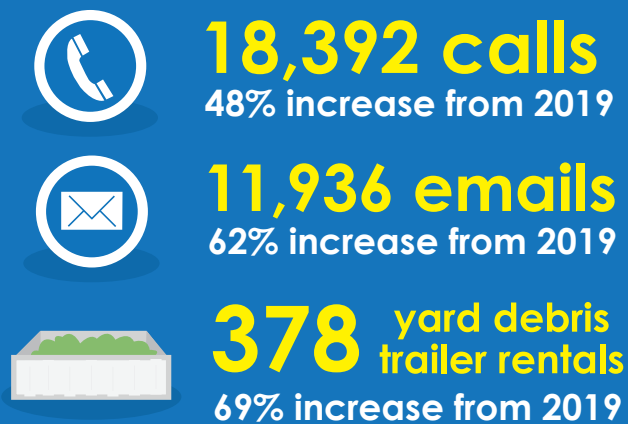

PUBLIC WORKS WASTE MANAGEMENT

COVID-19 IMPACT | APRIL 3 - 27

CURBSIDE COLLECTION

LANDFILL

CUSTOMER SERVICE

EMPLOYEE TOTALS

SOCIAL MEDIA

Comparisons are between April 3 - 27, 2020 and April 3 - 27, 2019