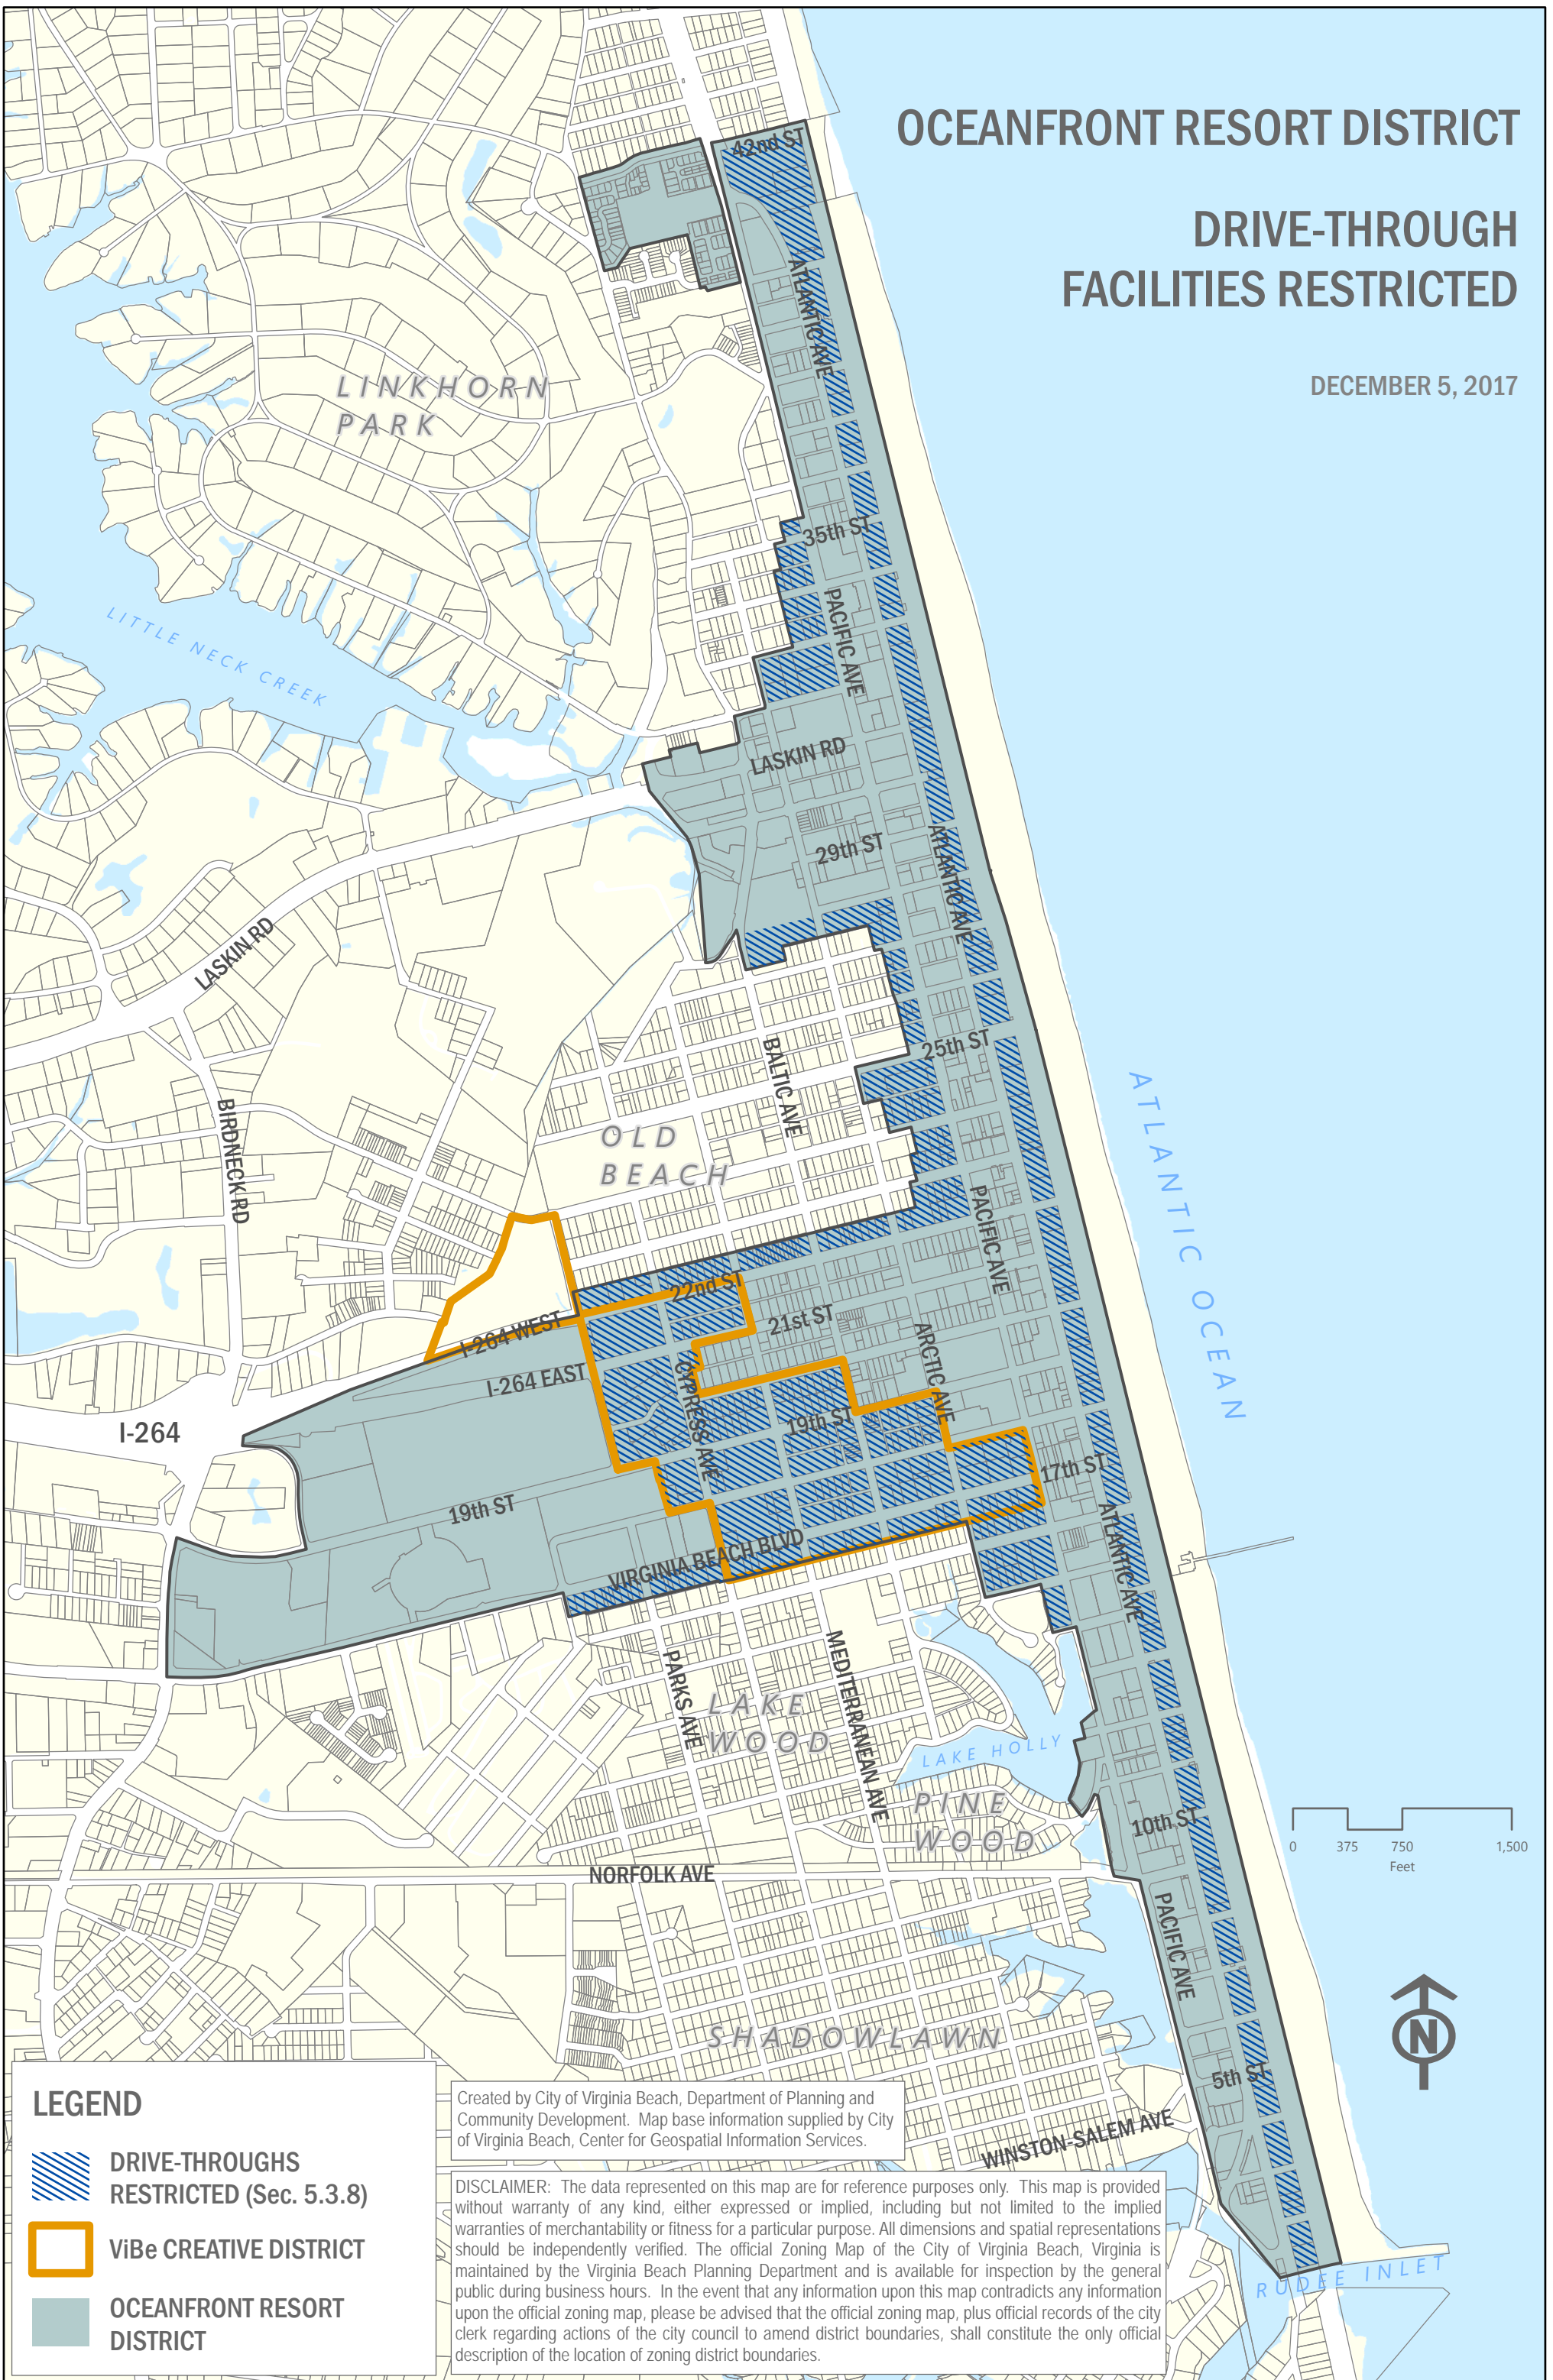

# OCEANFRONT RESORT DISTRICT

## DRIVE-THROUGH FACILITIES RESTRICTED

DECEMBER 5, 2017

### LEGEND

-  DRIVE-THROUGHS RESTRICTED (Sec. 5.3.8)
-  ViBe CREATIVE DISTRICT
-  OCEANFRONT RESORT DISTRICT

Created by City of Virginia Beach, Department of Planning and Community Development. Map base information supplied by City of Virginia Beach, Center for Geospatial Information Services.

DISCLAIMER: The data represented on this map are for reference purposes only. This map is provided without warranty of any kind, either expressed or implied, including but not limited to the implied warranties of merchantability or fitness for a particular purpose. All dimensions and spatial representations should be independently verified. The official Zoning Map of the City of Virginia Beach, Virginia is maintained by the Virginia Beach Planning Department and is available for inspection by the general public during business hours. In the event that any information upon this map contradicts any information upon the official zoning map, please be advised that the official zoning map, plus official records of the city clerk regarding actions of the city council to amend district boundaries, shall constitute the only official description of the location of zoning district boundaries.