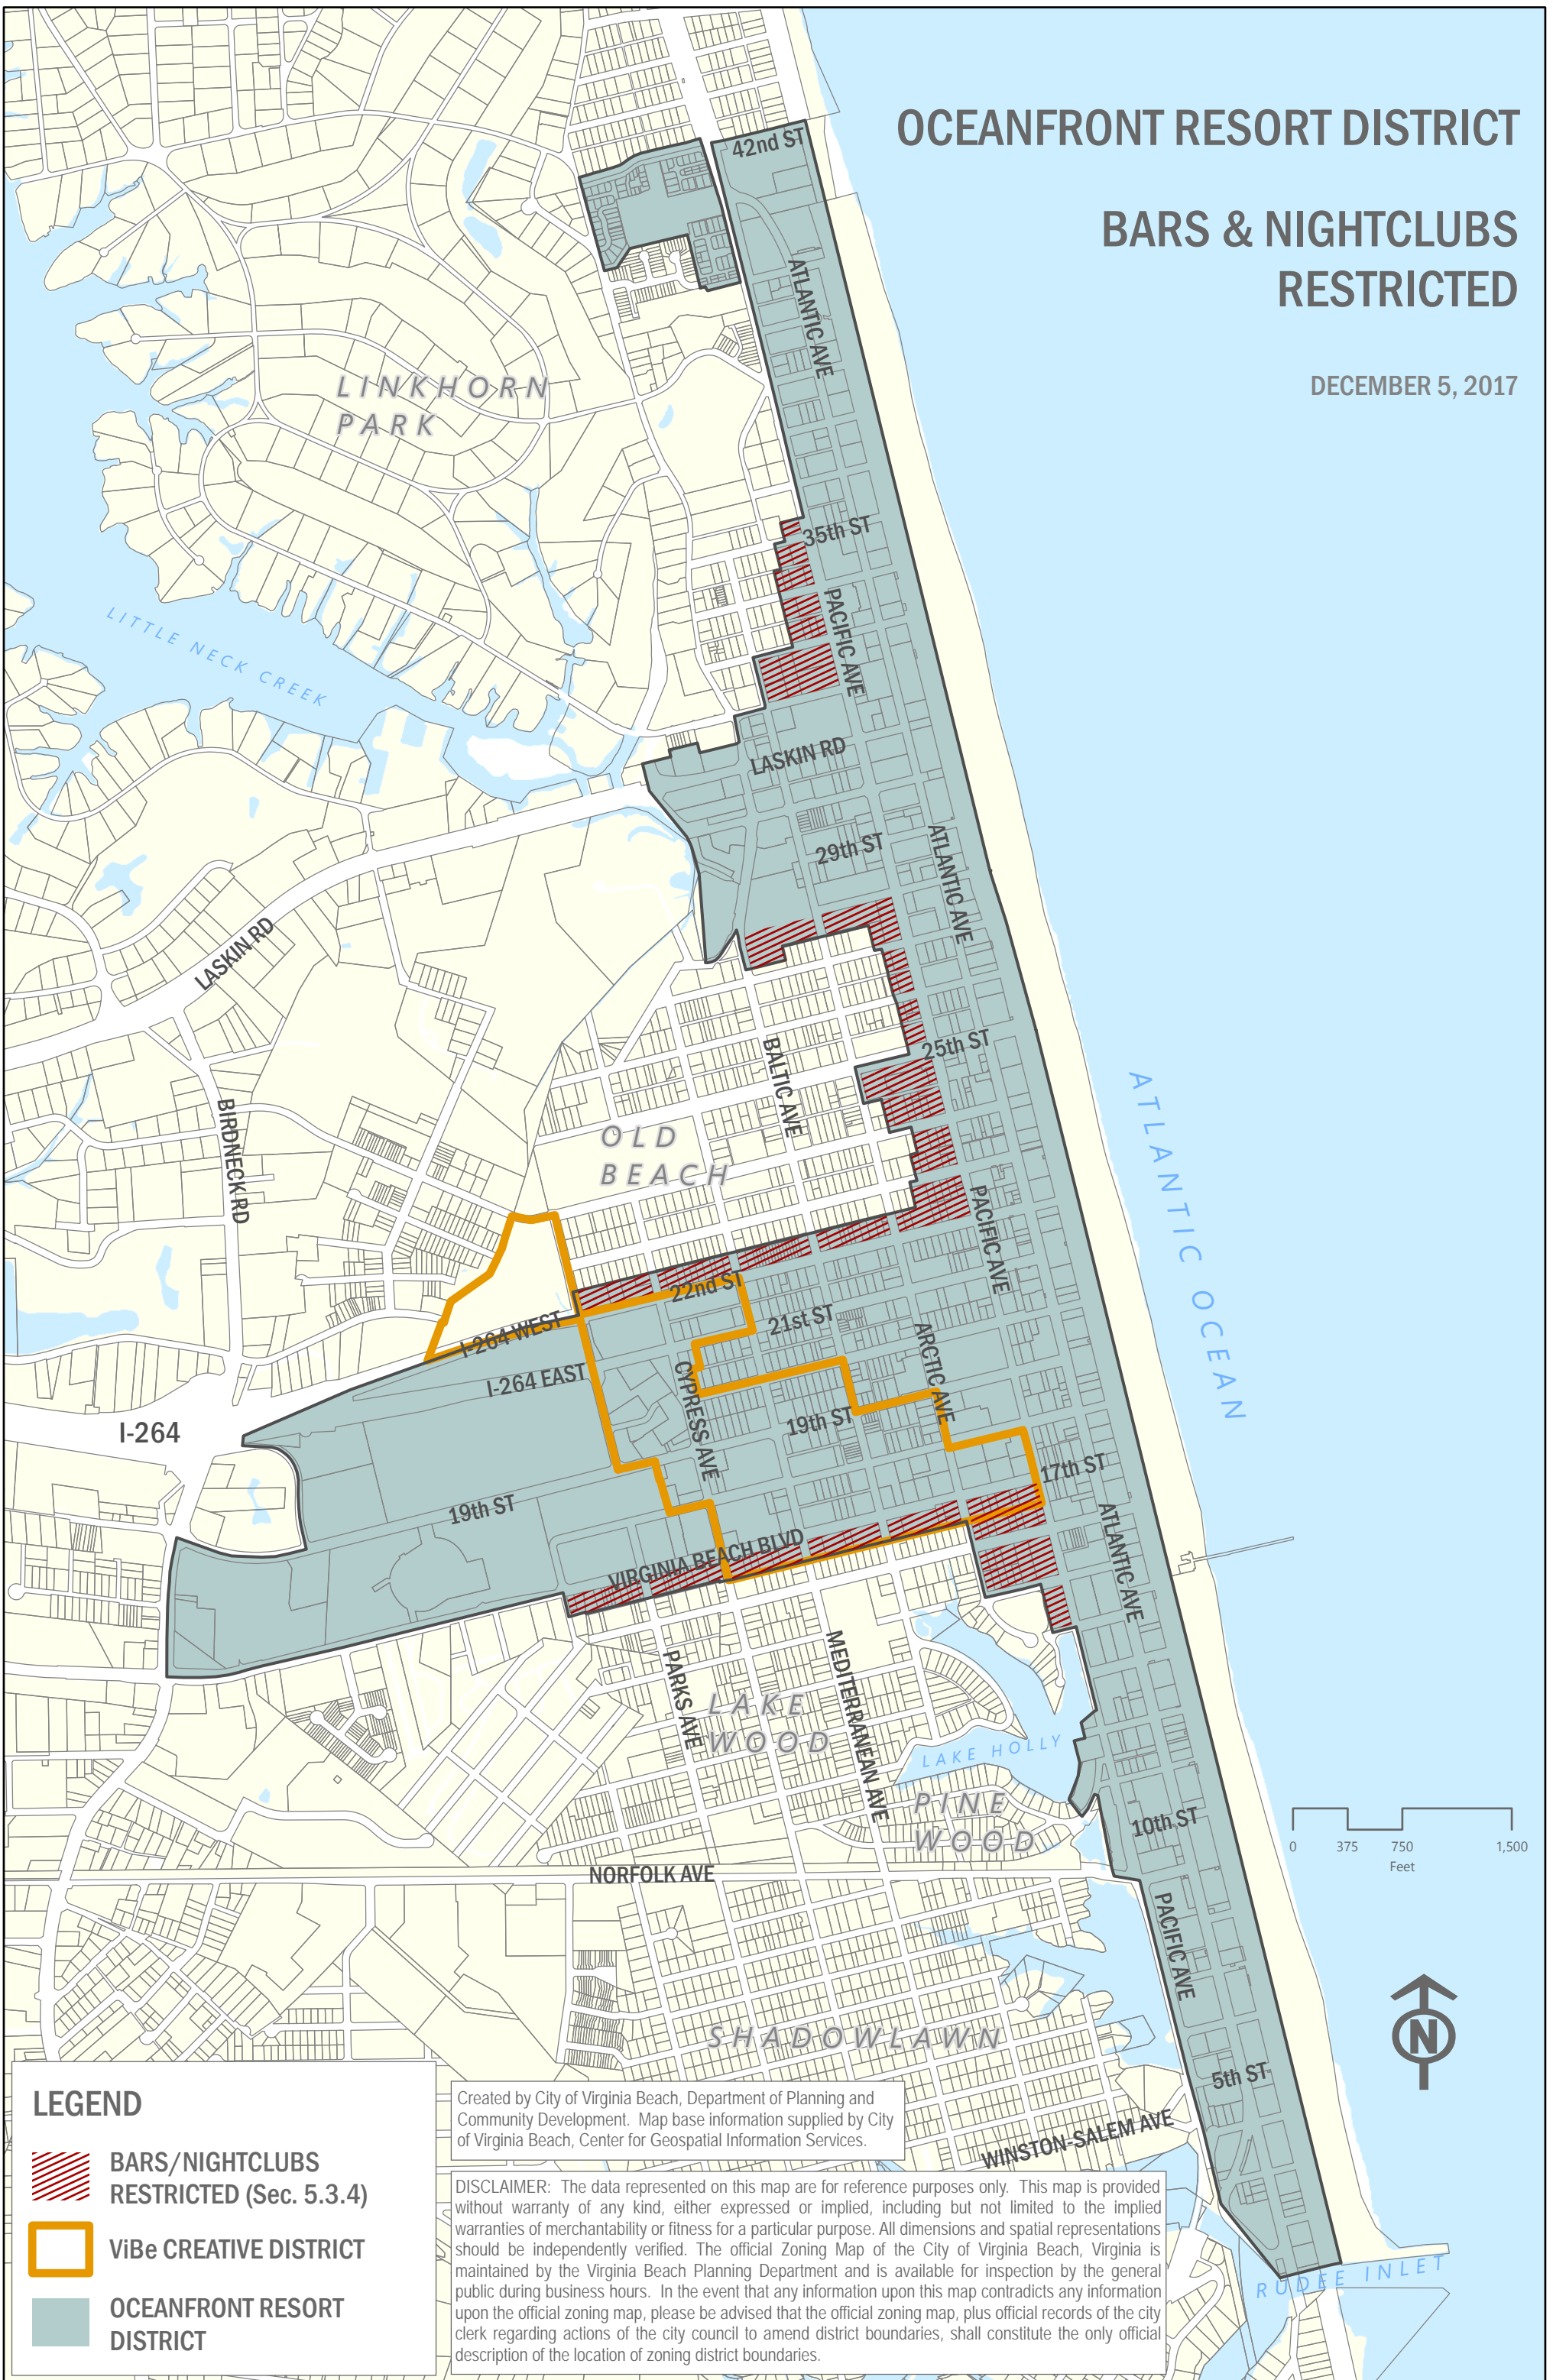

OCEANFRONT RESORT DISTRICT

BARS & NIGHTCLUBS RESTRICTED

DECEMBER 5, 2017

LEGEND

-  BARS/NIGHTCLUBS RESTRICTED (Sec. 5.3.4)
-  ViBe CREATIVE DISTRICT
-  OCEANFRONT RESORT DISTRICT

Created by City of Virginia Beach, Department of Planning and Community Development. Map base information supplied by City of Virginia Beach, Center for Geospatial Information Services.

DISCLAIMER: The data represented on this map are for reference purposes only. This map is provided without warranty of any kind, either expressed or implied, including but not limited to the implied warranties of merchantability or fitness for a particular purpose. All dimensions and spatial representations should be independently verified. The official Zoning Map of the City of Virginia Beach, Virginia is maintained by the Virginia Beach Planning Department and is available for inspection by the general public during business hours. In the event that any information upon this map contradicts any information upon the official zoning map, please be advised that the official zoning map, plus official records of the city clerk regarding actions of the city council to amend district boundaries, shall constitute the only official description of the location of zoning district boundaries.