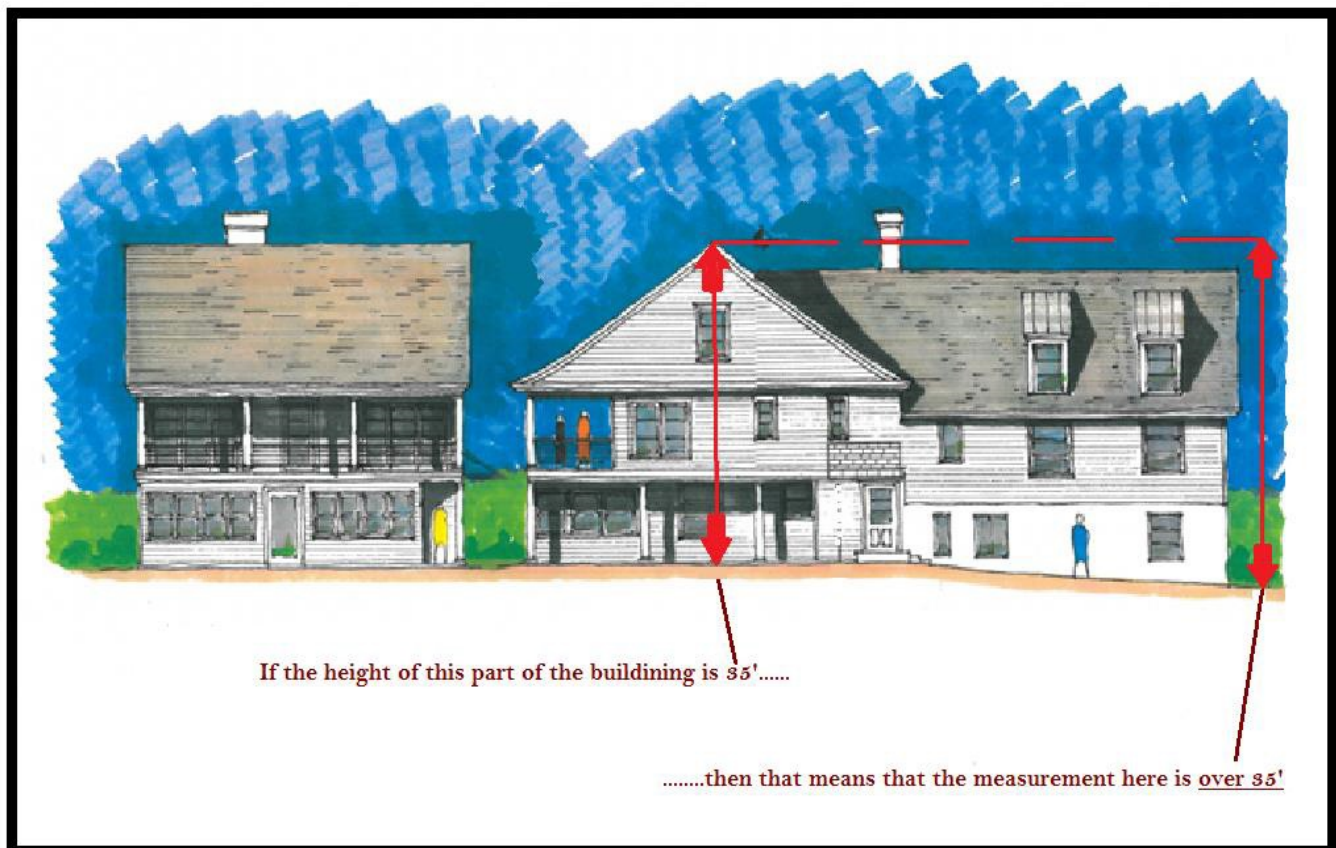

City of Virginia Beach

VBgov.com

PLANNING ZONING
DIVISION
PHONE - 757-385-8074

2875 SABRE STREET SUITE 500
VIRGINIA BEACH, VA 23452

Height Measurement

Height measurements are taken from the lowest point of the lot (6 feet from the buildings foundation) to the highest point of the structure (see example below)

*****Please Note: The maximum height limitation for dwelling units varies. Please consult a Zoning Inspector at 757-385-8074 for details*****

(Elevation drawing used with the permission of Architect W. Anderson, AIA)