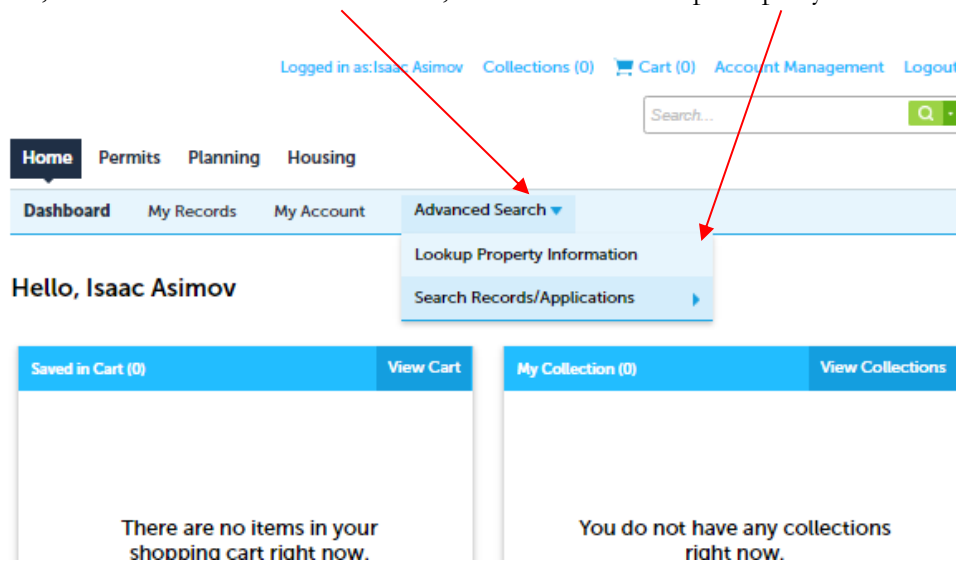

Lookup Property Information Directions

Below is the Home Page for Accela Citizen Access (ACA). You may Search for Property Information or Permit Applications (whether you are logged in or not) – the following directions are for the Property Information.

From the main login (without being logged in) page you can select “Lookup Property Information”.

Or

Once logged in, hover over “Advanced Search”, then select “Lookup Property Information”.

Once you select “Lookup Property Information”, you will get the following screen. Notice the drop-down arrow to the top-right of the screen.

Look Up Property Information

Enter information below to look up property information.

- Address
- Parcel Information
- Owner
- Record Information
- Licensed Professional

Select the search type from the drop-down list.