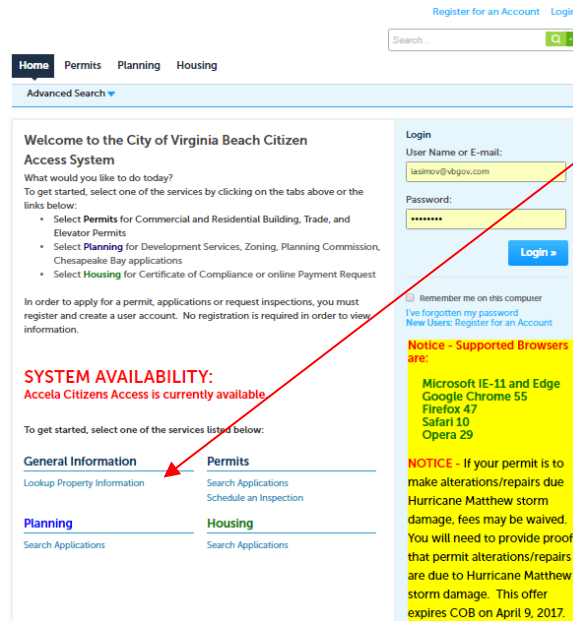

Lookup Property Information Directions

Below is the Home Page for Accela Citizen Access (ACA). You may Search for Property Information or Permit Applications (whether you are logged in or not) – the following directions are for the Property Information.

From the main login (without being logged in) page you can select “Lookup Property Information”.

Or

Once logged in, hover over “Advanced Search”, then select “Lookup Property Information”.

Once you select “Lookup Property Information”, you will get the following screen. Notice the drop-down arrow to the top-right of the screen.

Look Up Property Information

Enter information below to look up property information.

- Address
- Parcel Information
- Owner
- Record Information
- Licensed Professional

Select the search type from the drop-down list.