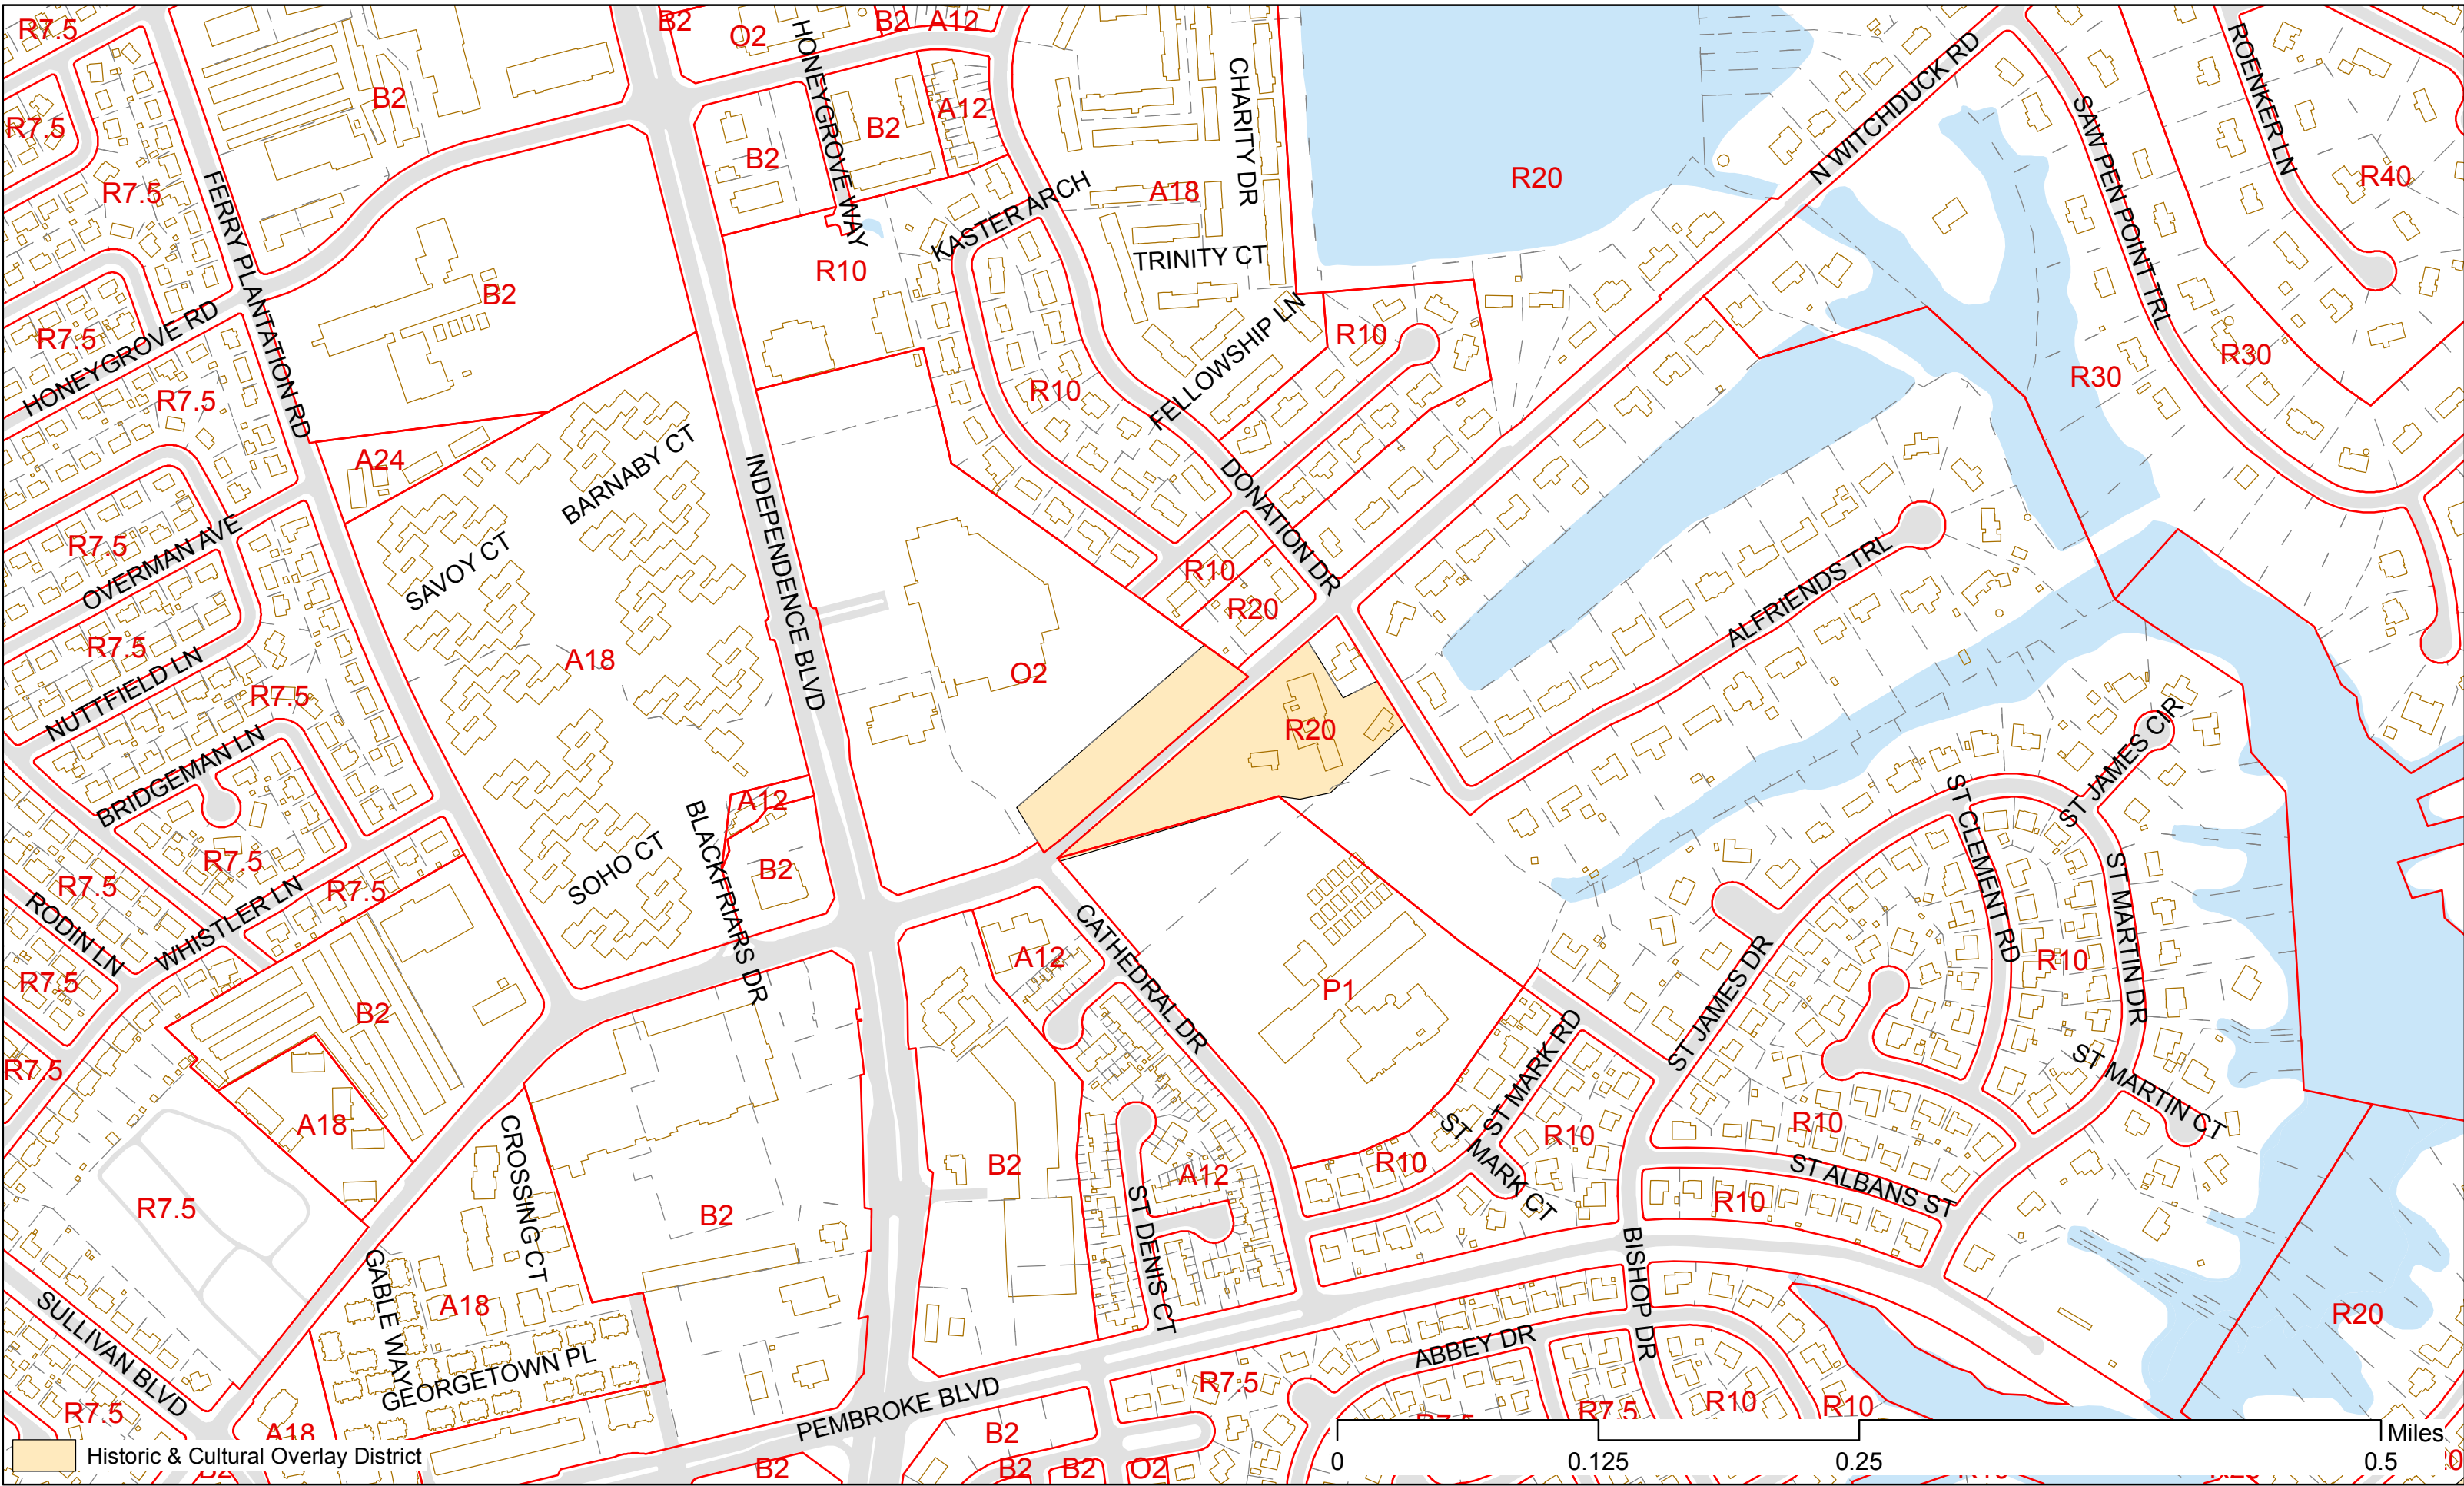

Old Donation Episcopal Church
4449 N Witchduck Rd - GPIN 14787634750000
Virginia Beach Historic and Cultural Overlay District

Historic & Cultural Overlay District