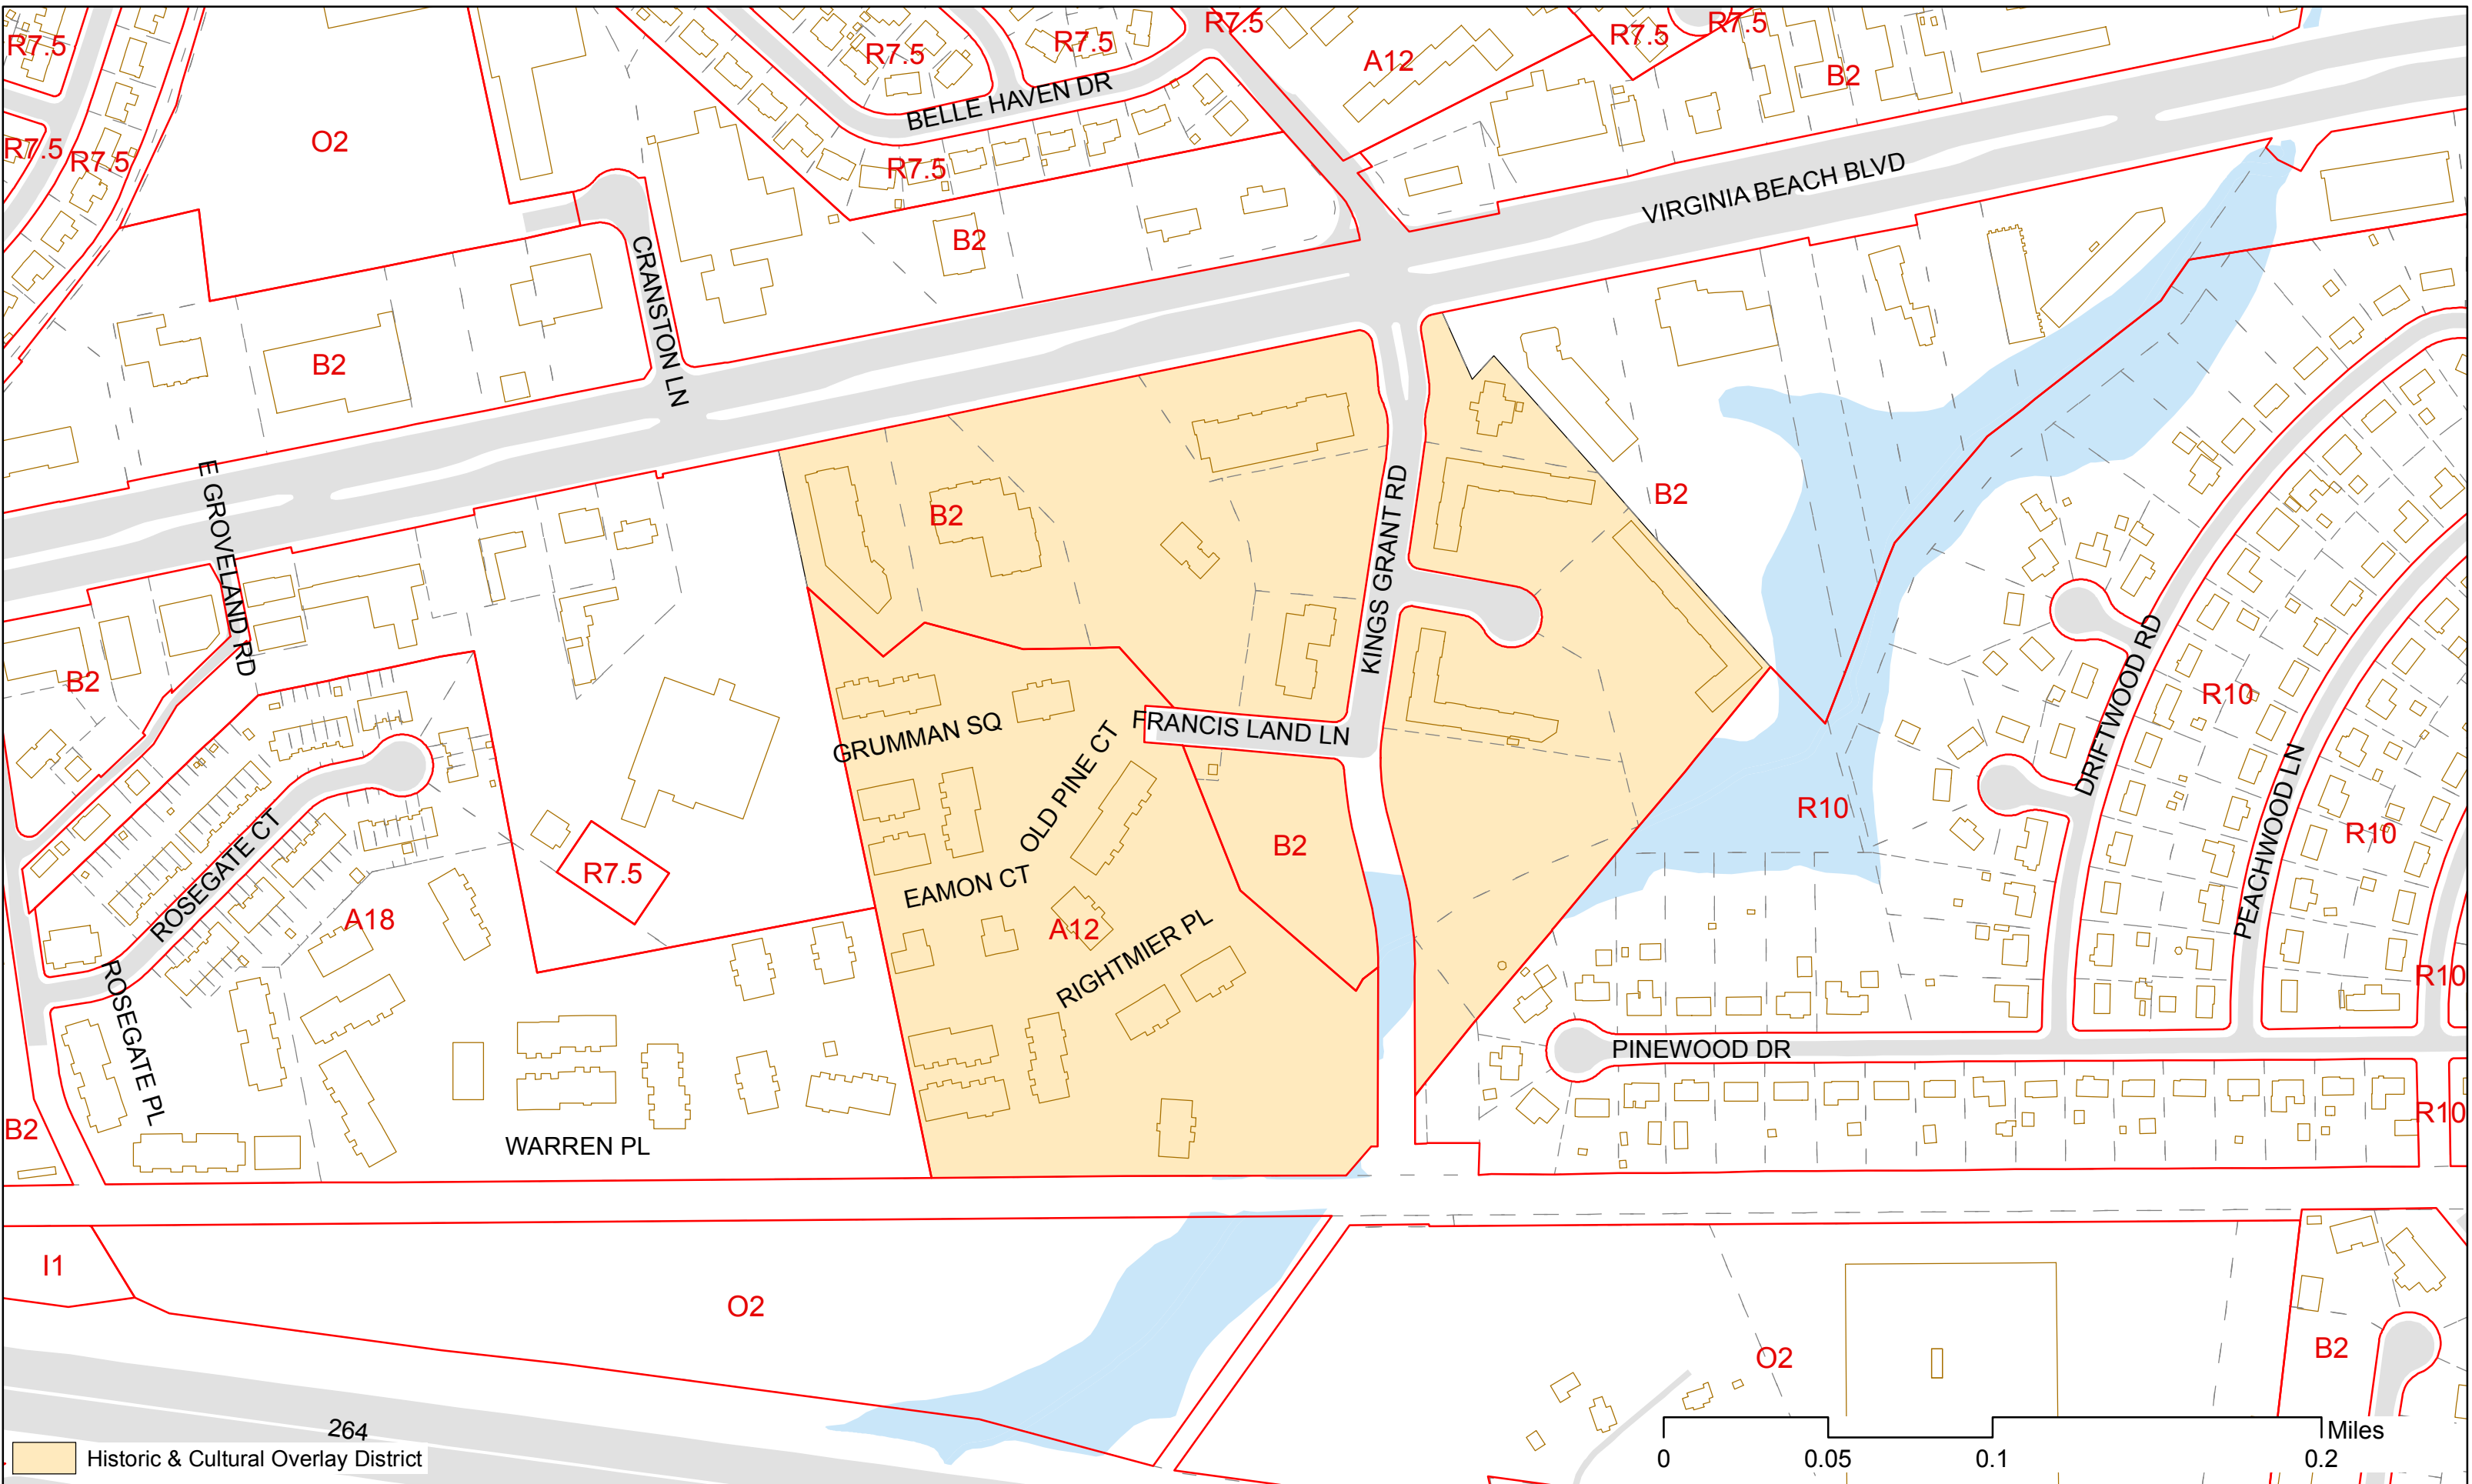

Francis Land House District
Virginia Beach Historic and Cultural Overlay District

264
Historic & Cultural Overlay District

0 0.05 0.1 0.2 Miles