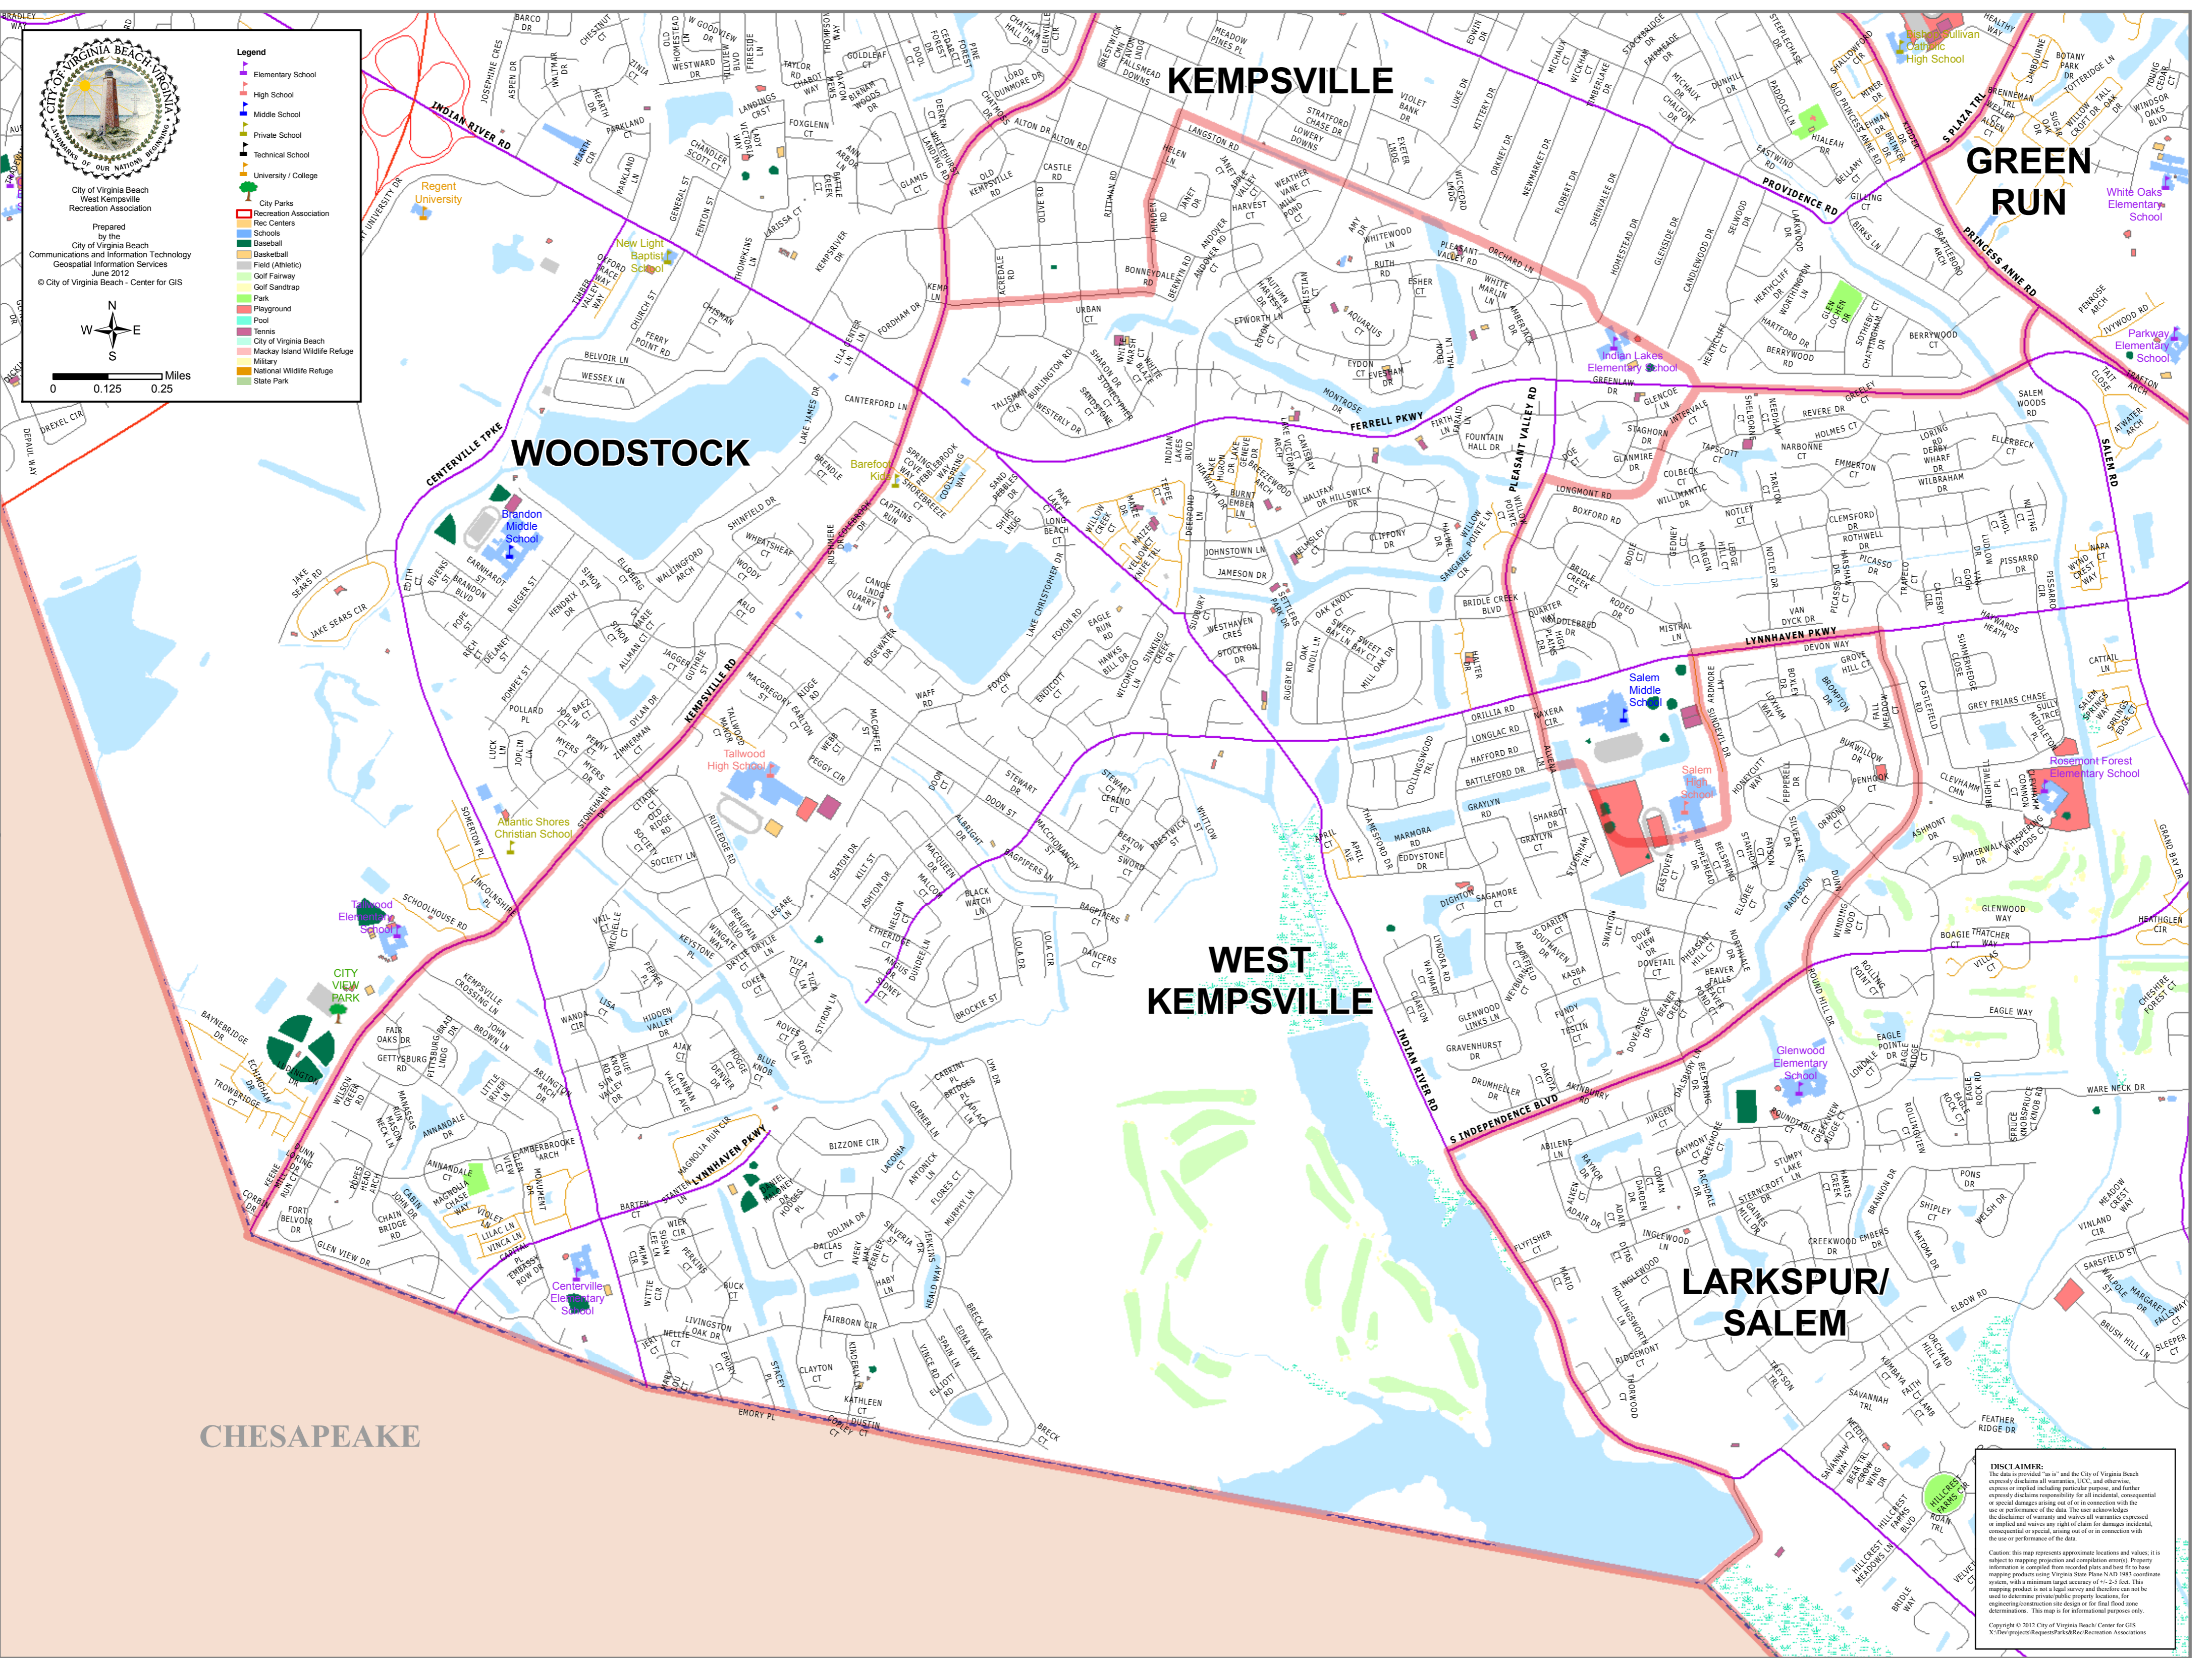

City of Virginia Beach
West Kempsville
Recreation Association

0 0.125 0.25
Miles

1. **Legend**
2. Elementary School
   - High School
   - Middle School
   - Private School
   - Technical School
   - University / College
   - City Parks
   - Recreation Association
   - Rec Centers
   - Schools
   - Baseball
   - Field (Athletic)
   - Golf Fairway
   - Golf Sandtrap
   - Park
   - Playground
   - Pool
   - Tennis
   - City of Virginia Beach
   - Mackay Island Wildlife Refuge
   - Military
   - National Wildlife Refuge
   - State Park

CHESAPEAKE