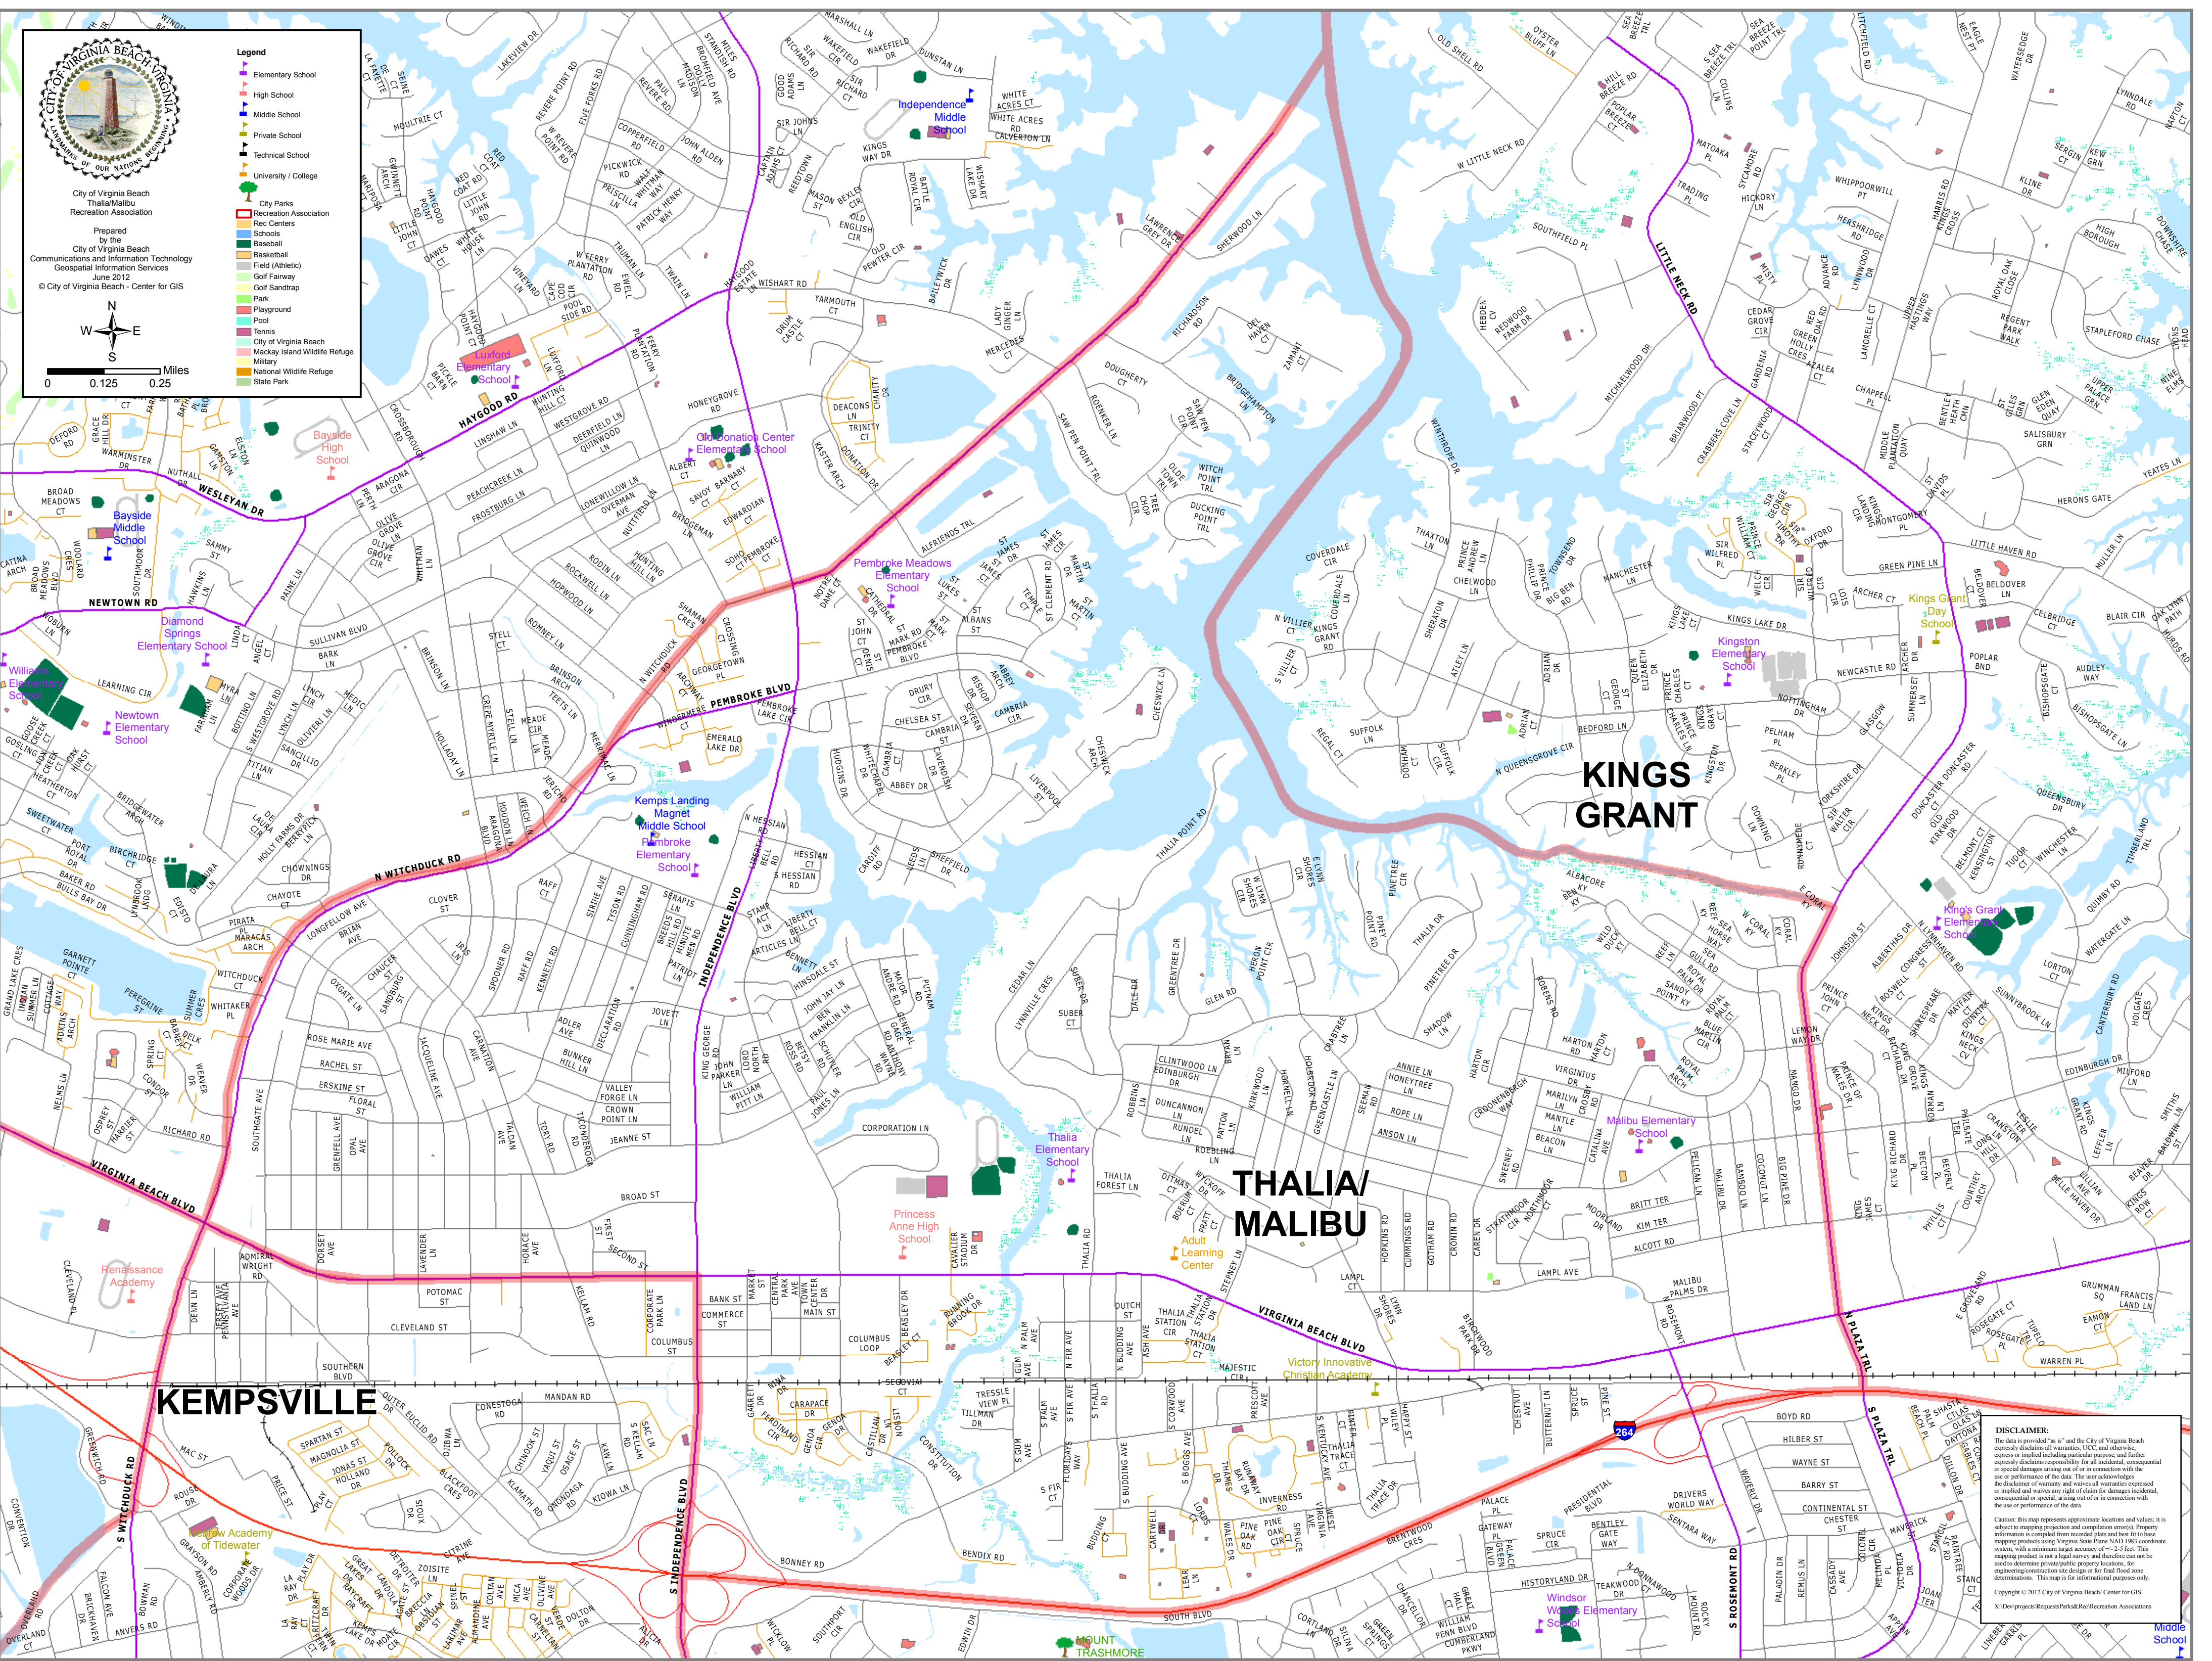

City of Virginia Beach
Thalia/Malibu
Recreation Association

1. **Legend**
2. Elementary School
   - High School
   - Middle School
   - Private School
   - Technical School
   - University / College
   - City Parks
   - Recreation Association
   - Rec Centers
   - Schools
   - Baseball
   - Basketball
   - Field (Athletic)
   - Golf Fairway
   - Golf Sandtrap
   - Park
   - Playground
   - Pool
   - Tennis
   - City of Virginia Beach
   - Mackay Island Wildlife Refuge
   - Military
   - National Wildlife Refuge
   - State Park