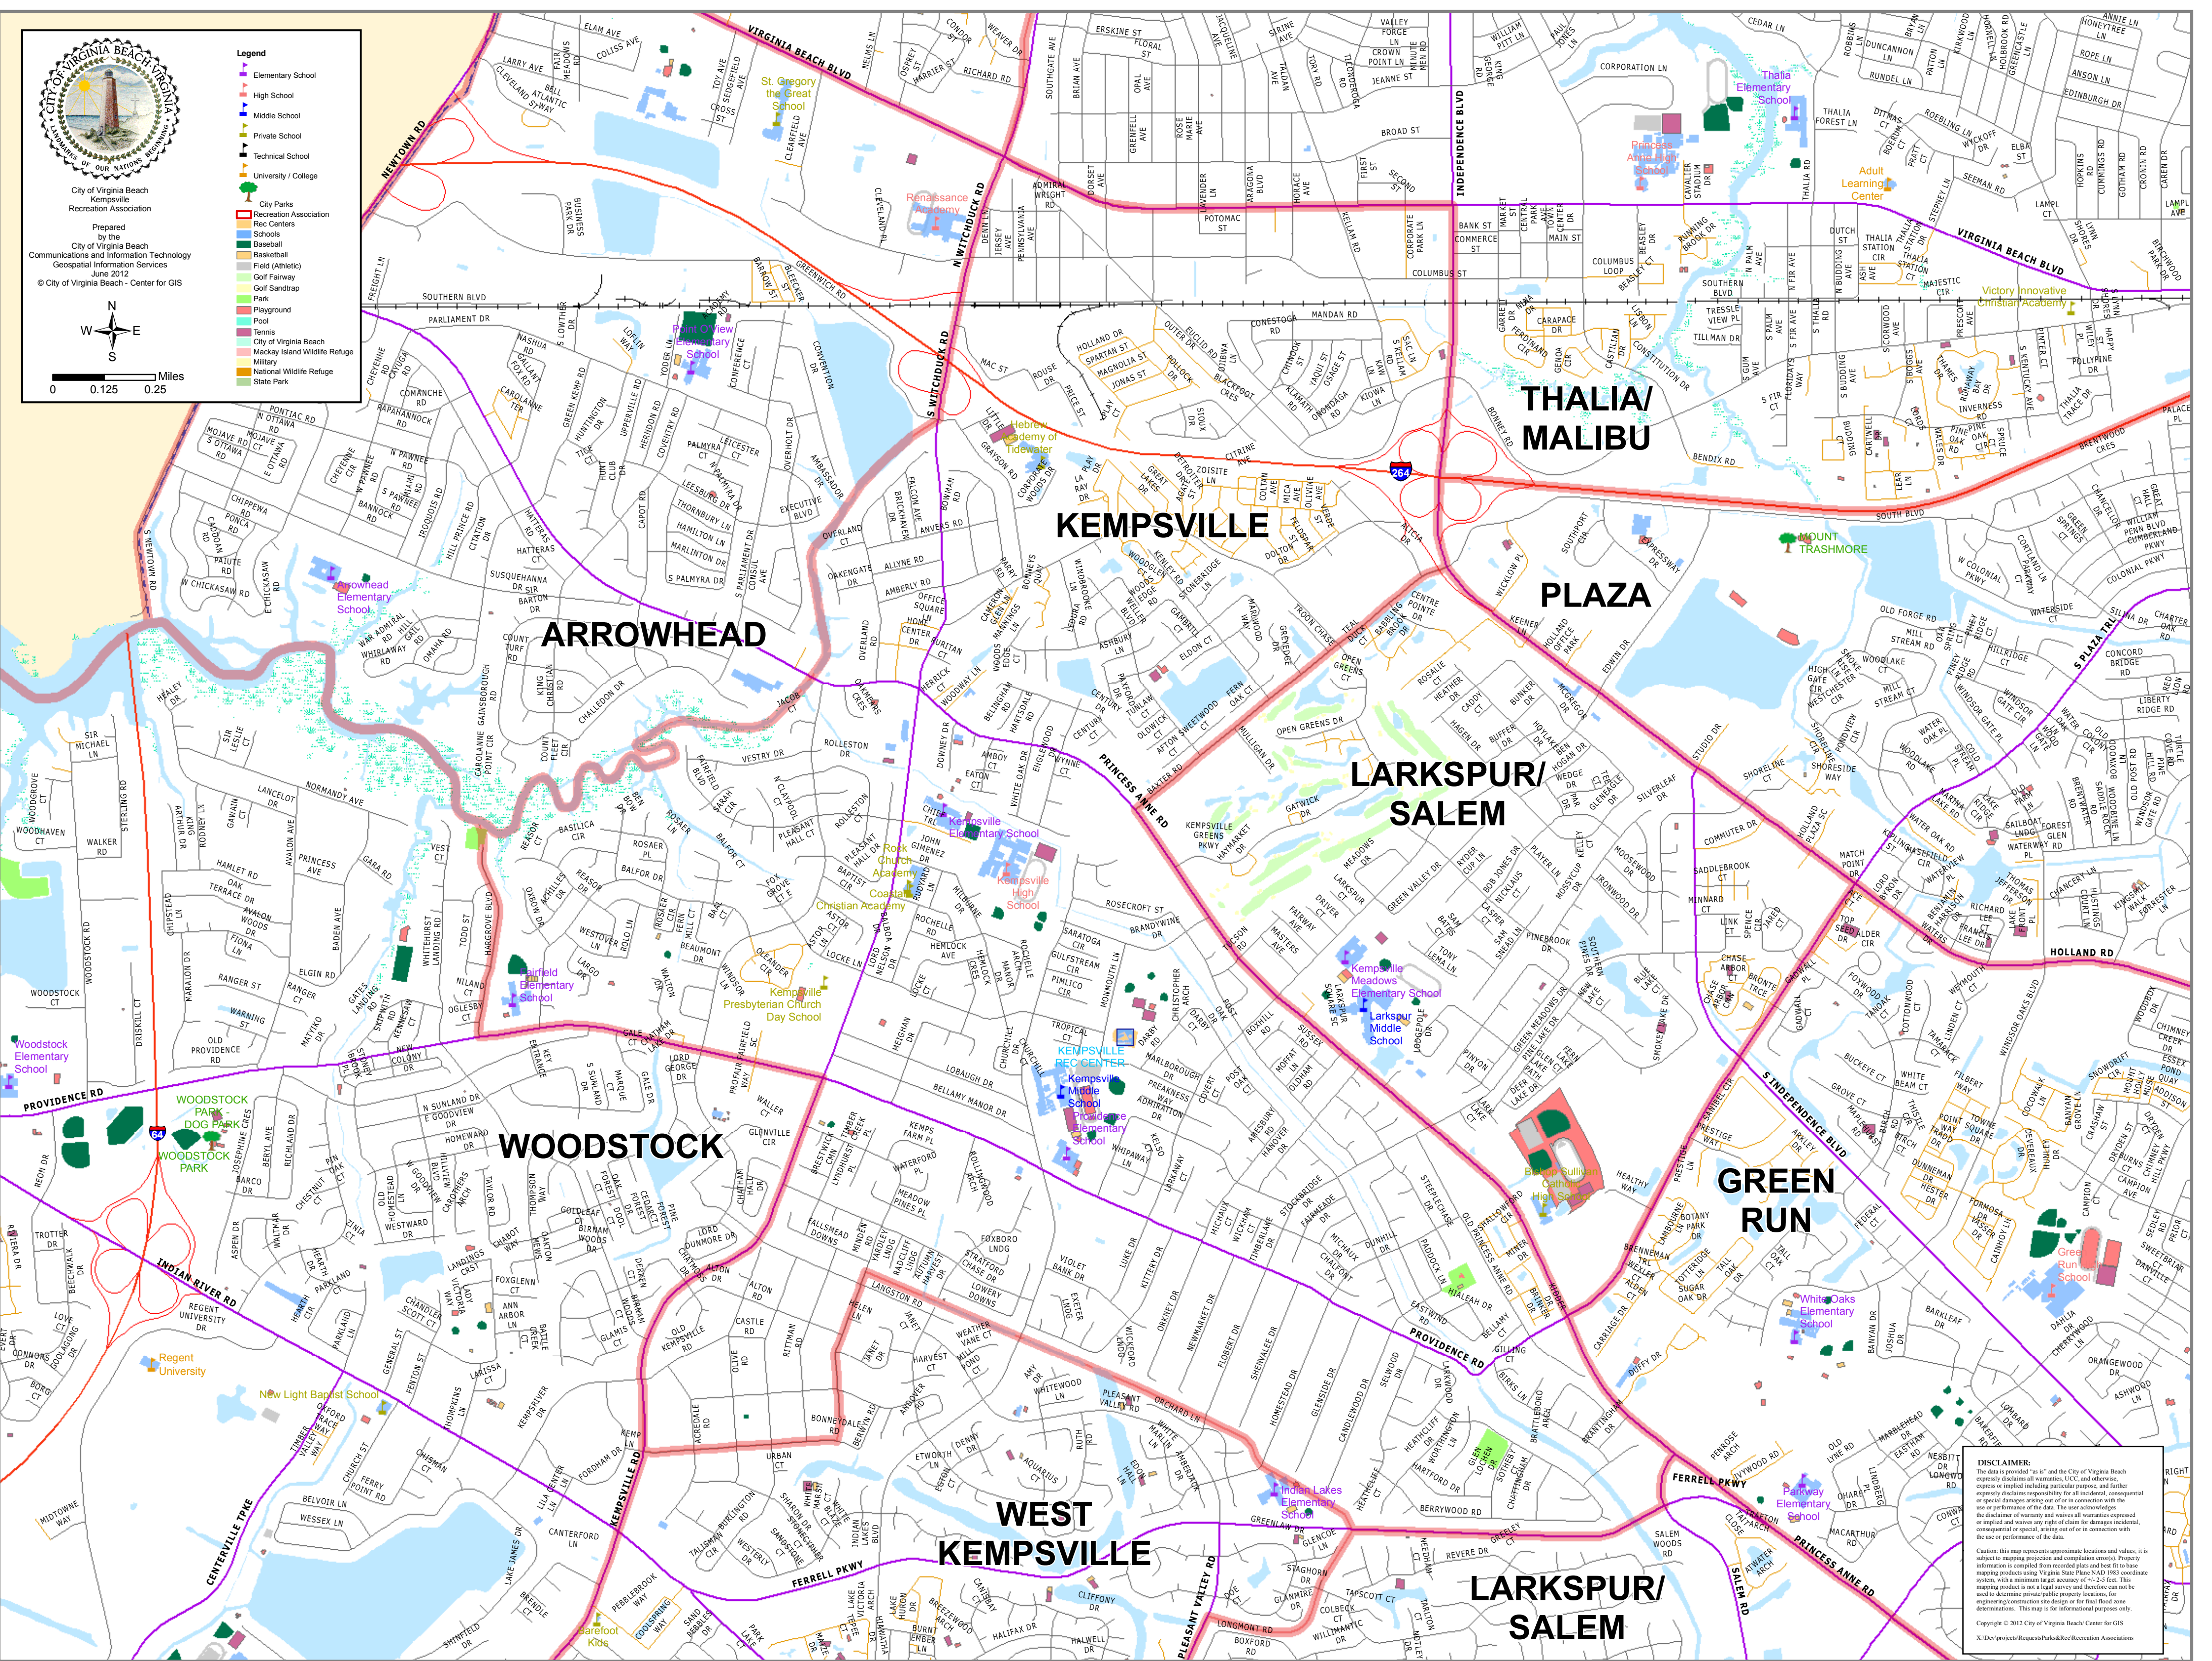

- Elementary School
- High School
- Middle School
- Private School
- Technical School
- University / College
- City Parks
- Recreation Association
- Rec Centers
- Schools
- Baseball
- Basketball
- Field (Athletic)
- Golf Fairway
- Golf Sandtrap
- Park
- Playground
- Pool
- Tennis
- City of Virginia Beach
- Mackay Island Wildlife Refuge
- Military
- National Wildlife Refuge
- State Park