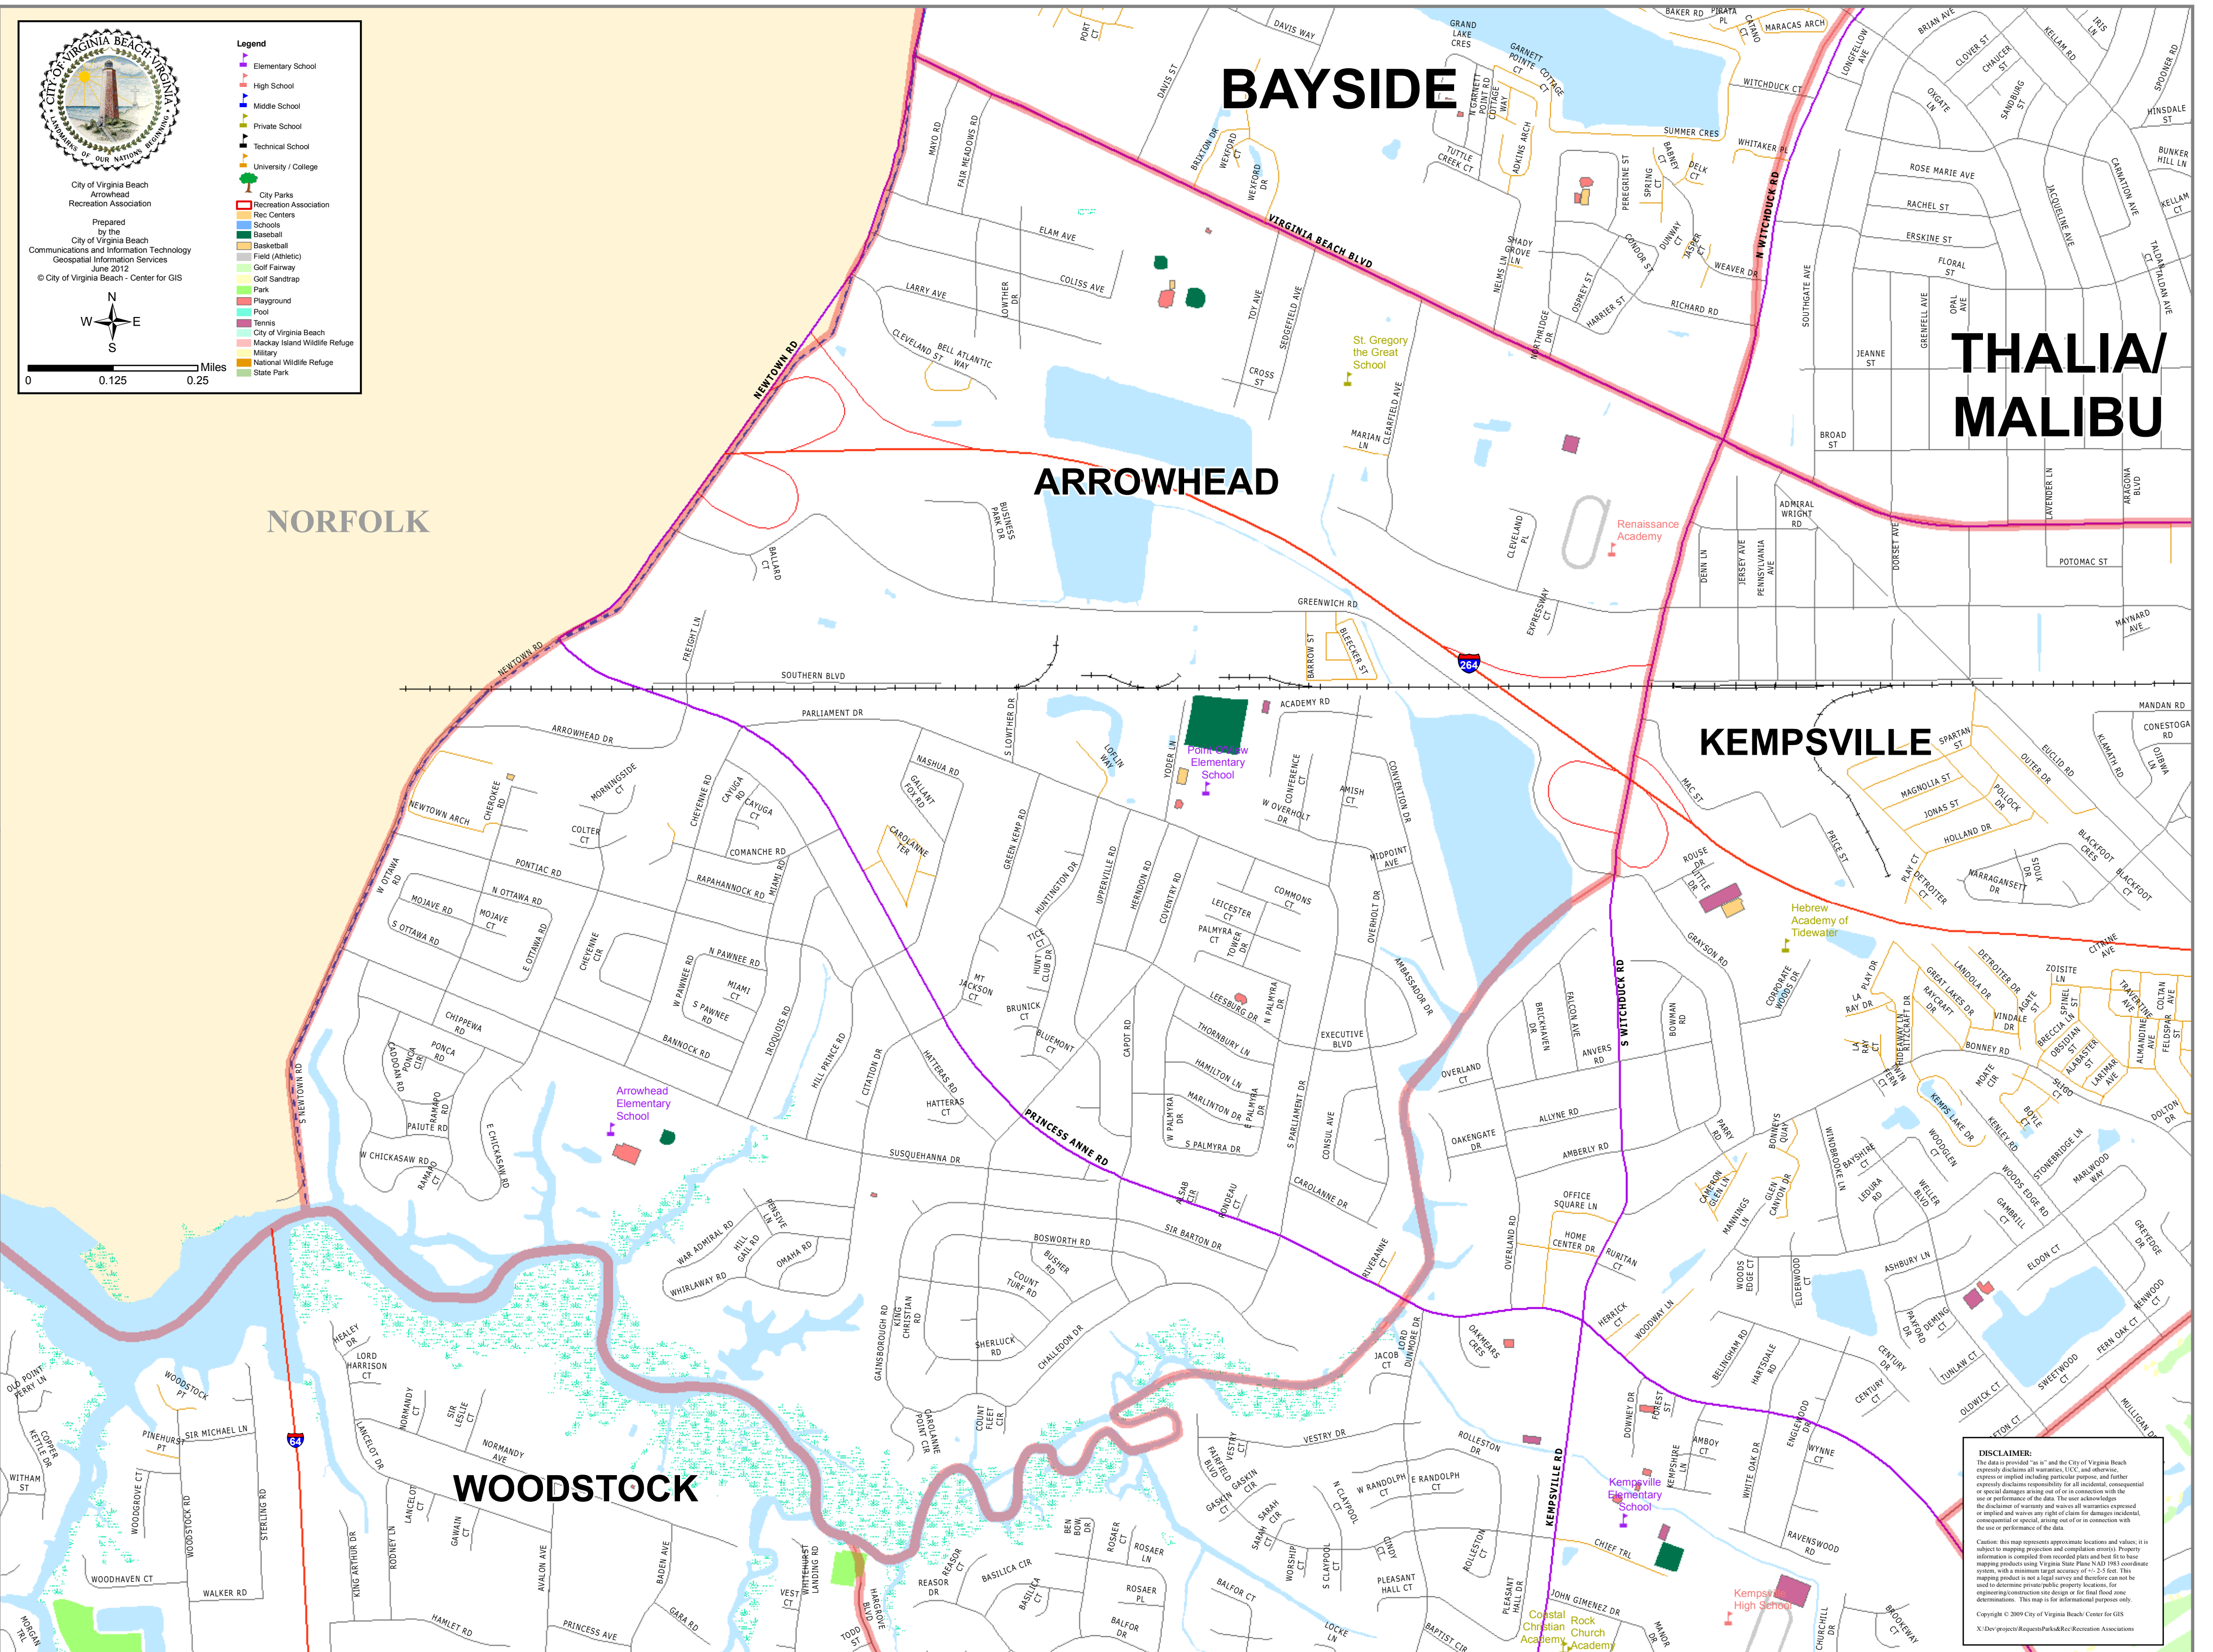

1. **Legend**
2. Elementary School
   - High School
   - Middle School
   - Private School
   - Technical School
   - University / College
   - City Parks
   - Recreation Association
   - Rec Centers
   - Schools
   - Baseball
   - Basketball
   - Field (Athletic)
   - Golf Fairway
   - Golf Sandtrap
   - Park
   - Playground
   - Pool
   - Tennis
   - City of Virginia Beach
   - Mackay Island Wildlife Refuge
   - National Wildlife Refuge
   - State Park