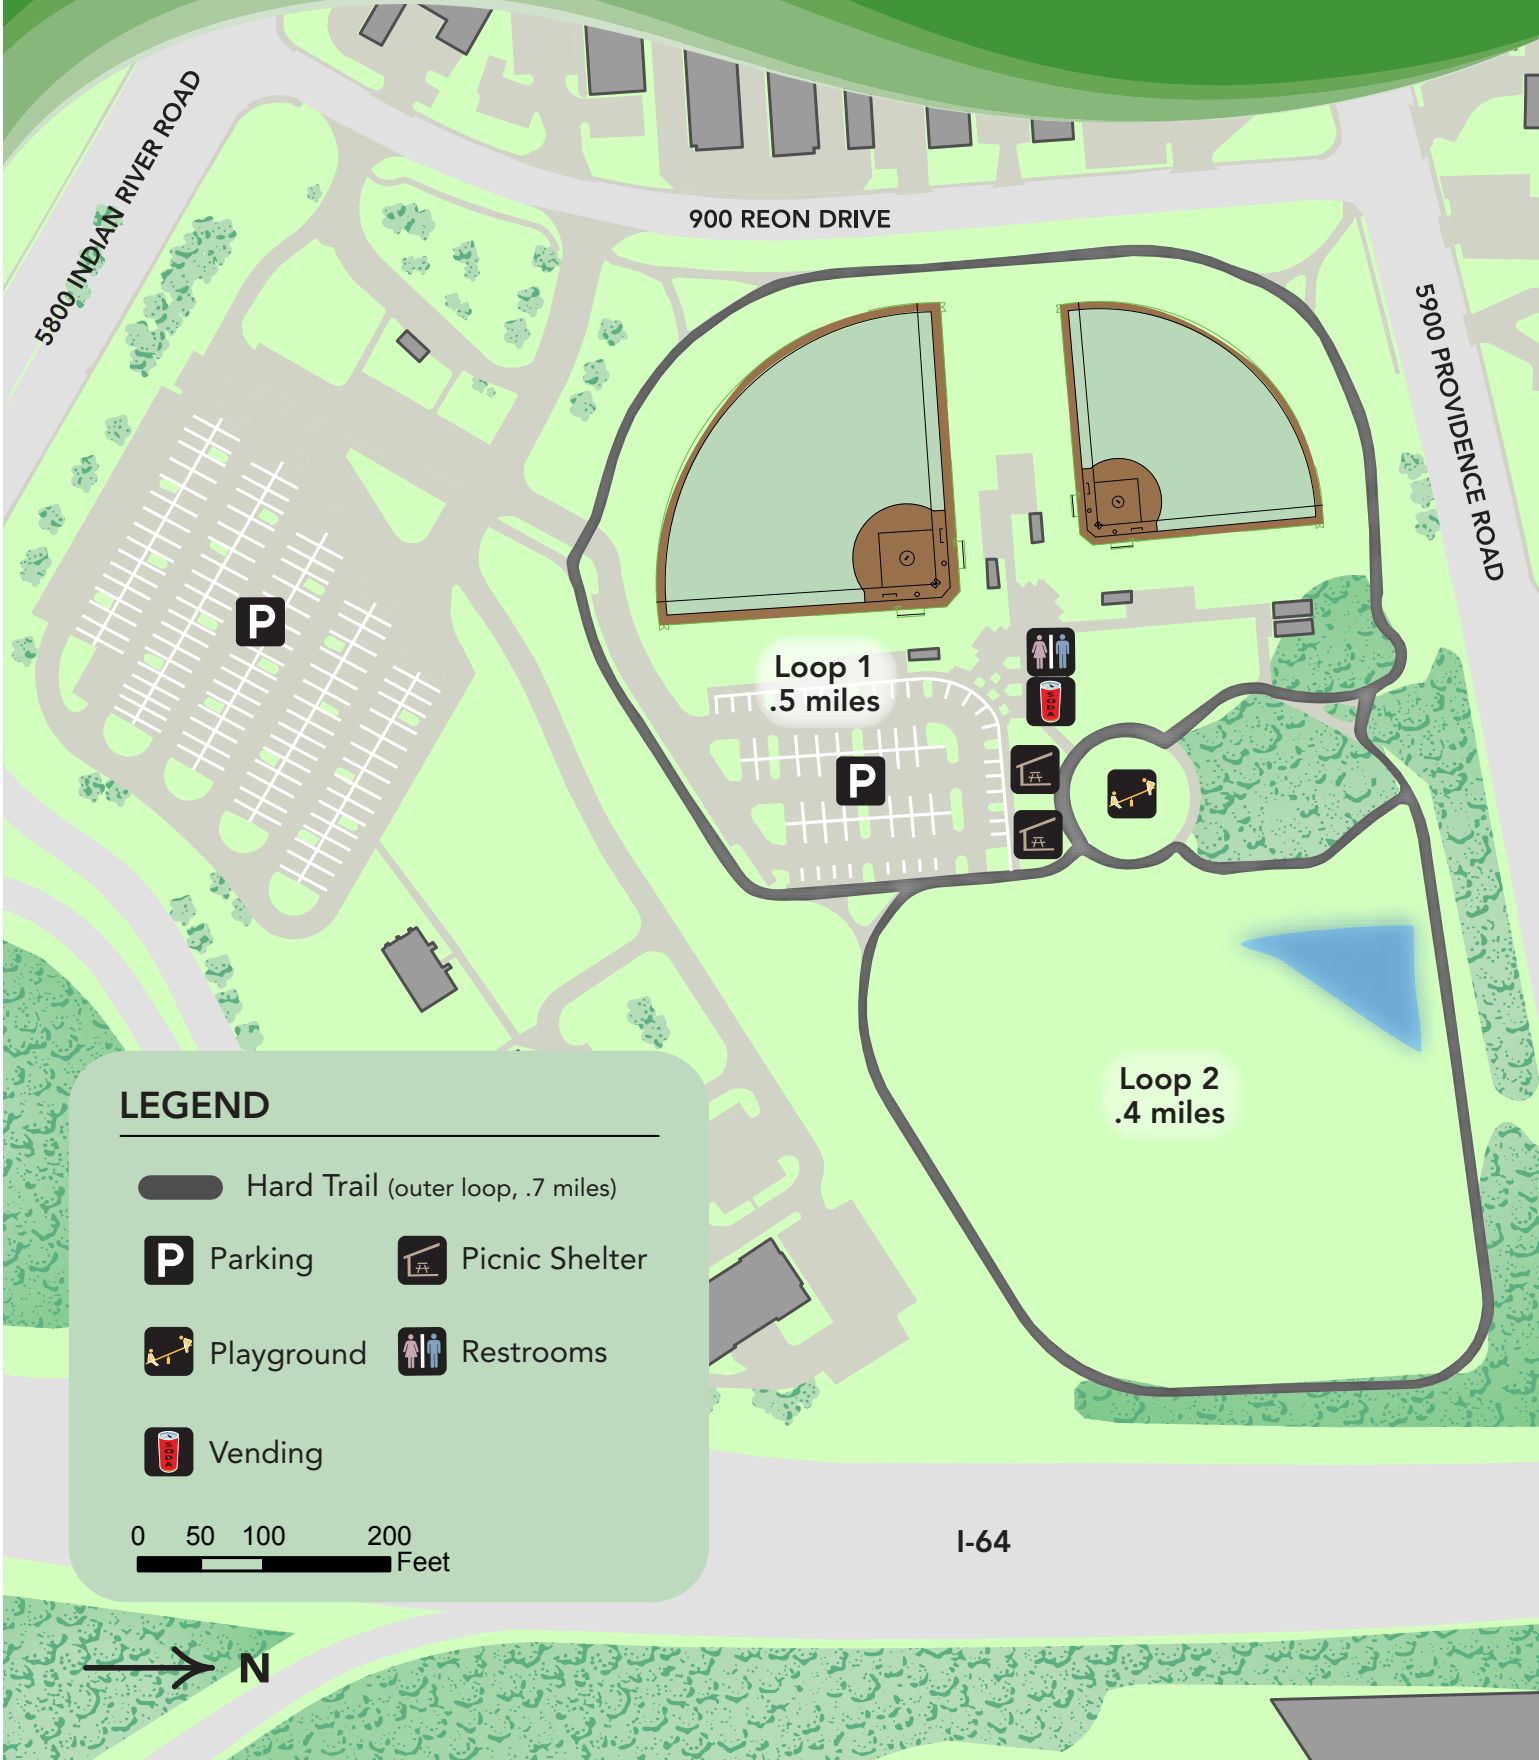

providence park trails map

LEGEND

- Hard Trail (outer loop, .7 miles)
- Parking
- Picnic Shelter
- Playground
- Restrooms
- Vending

0 50 100 200
Feet

I-64