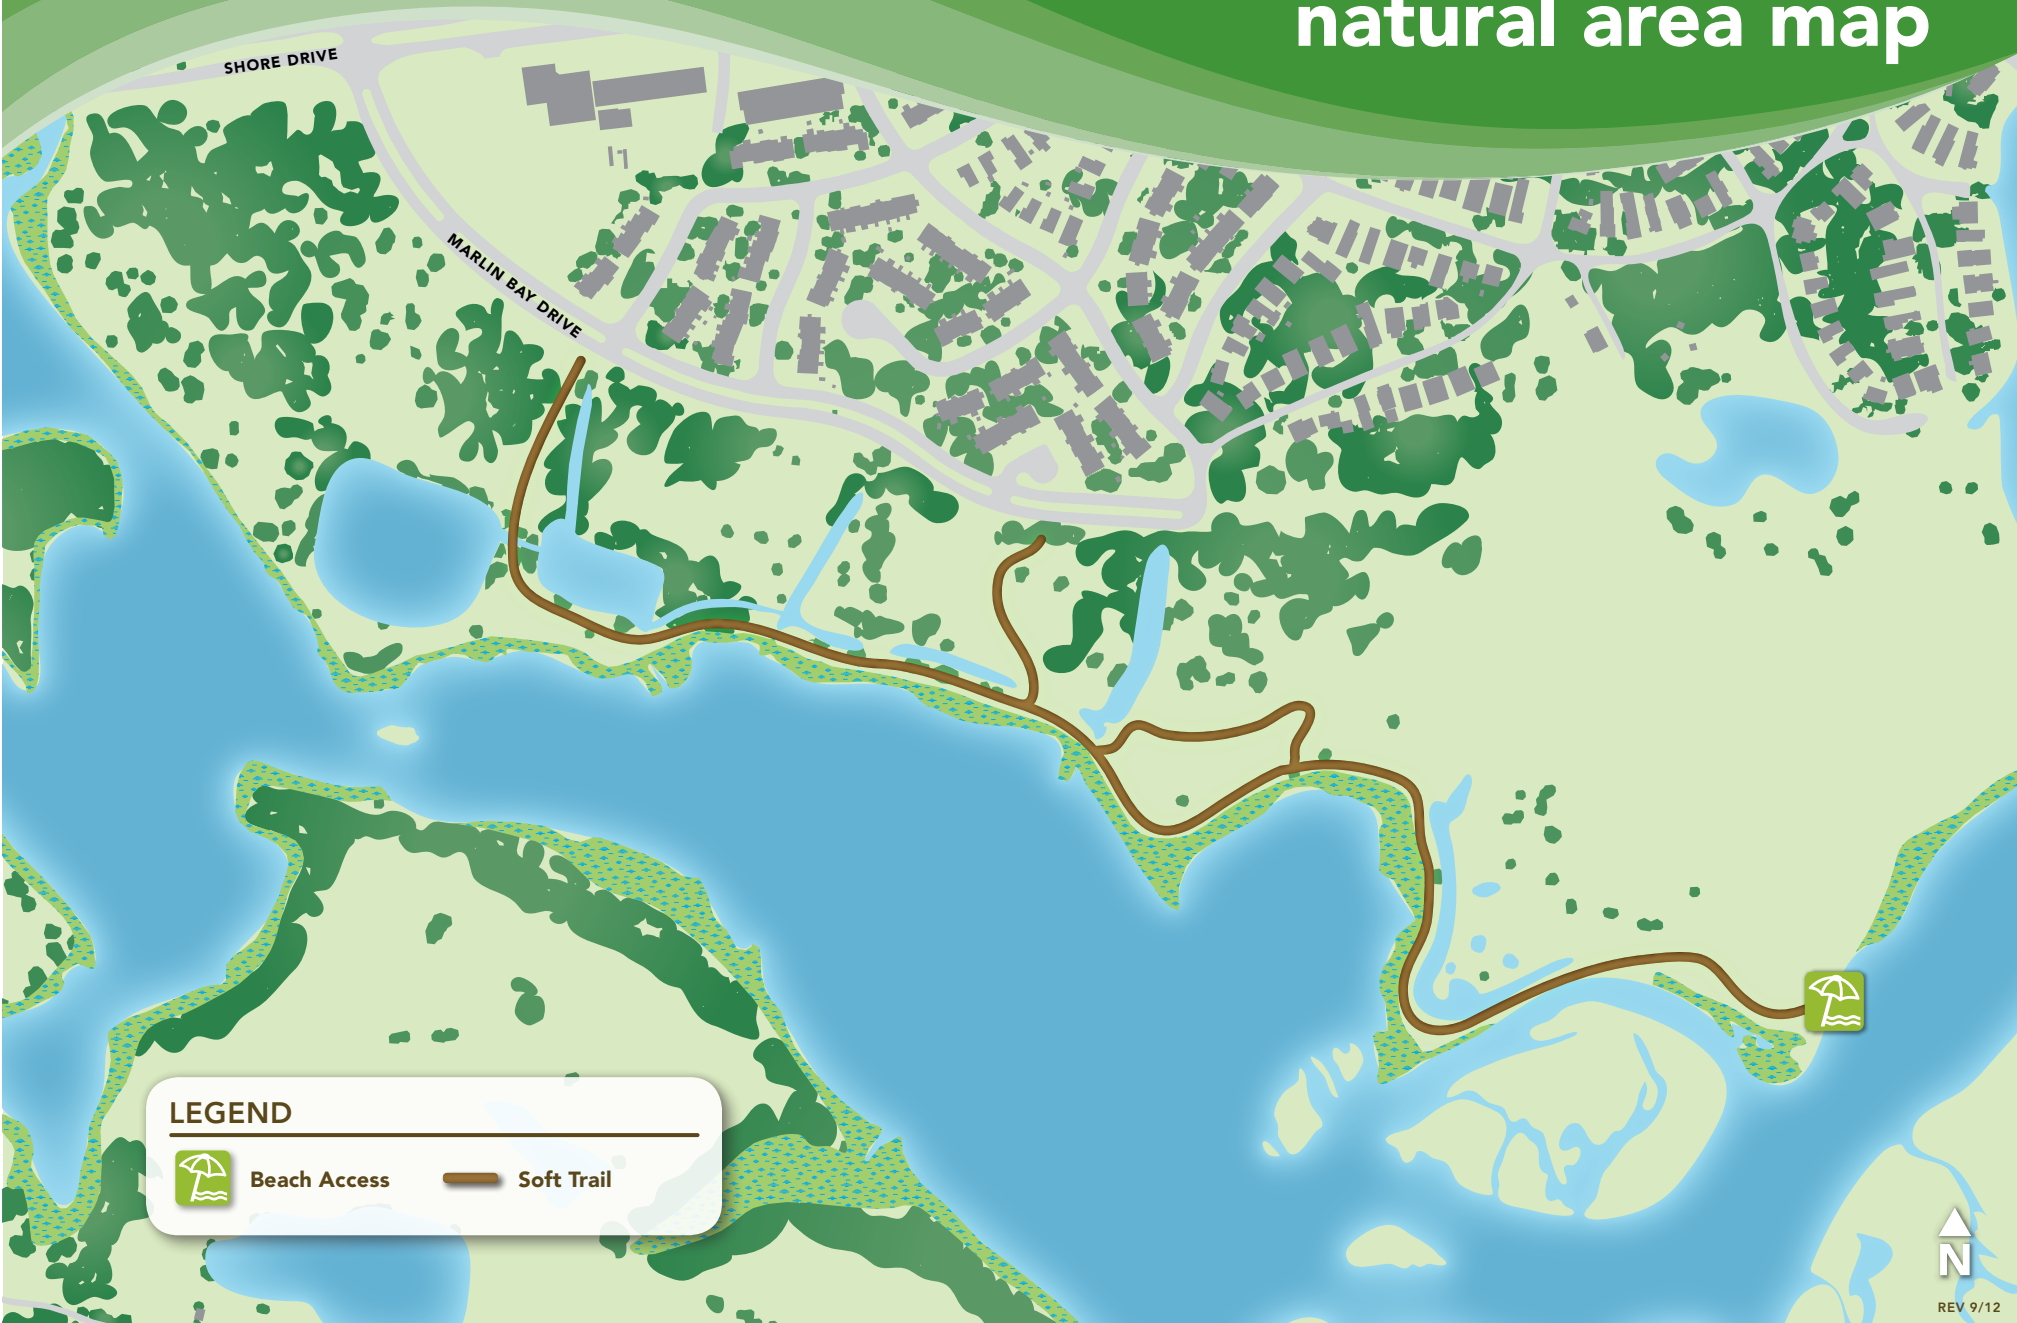

# pleasure house point natural area map

**LEGEND**

Beach Access

Soft Trail