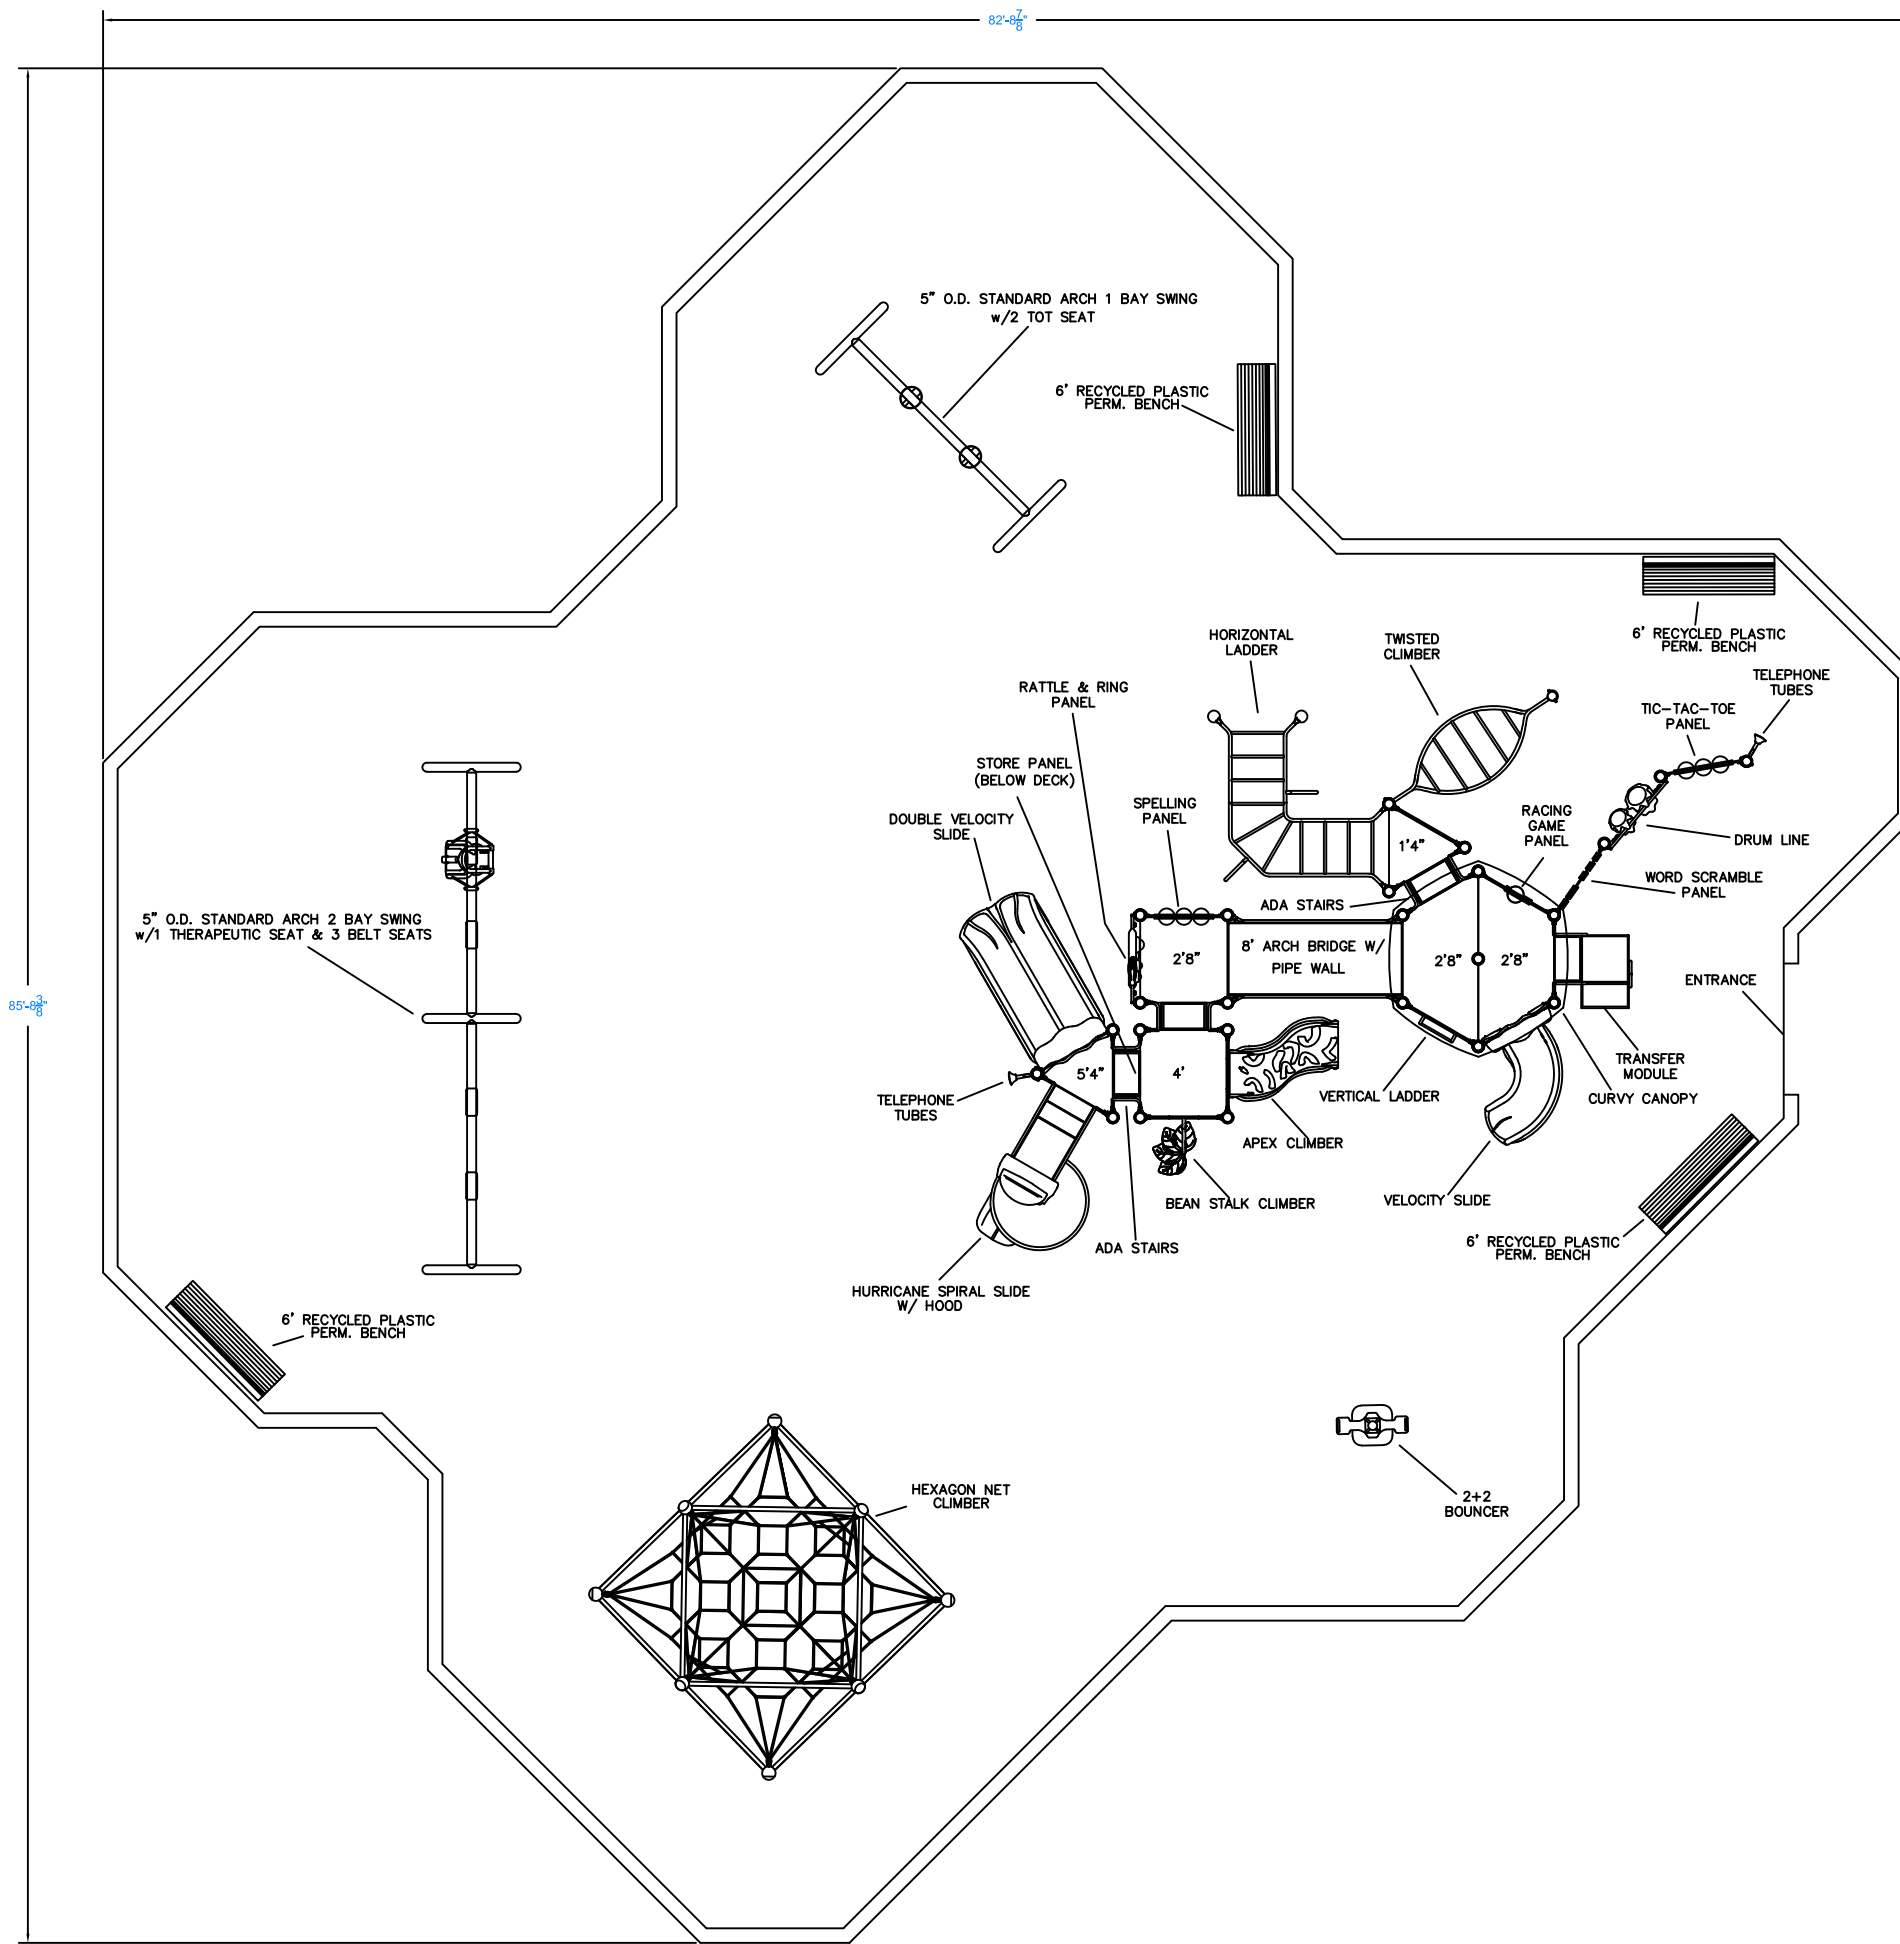

W:\Departmental\Planning Design & Development\BKP Data\Projects\AUTOCAD\Parks Under Design\Phase XVI\Newlight Park\Newlight Park play-system revised.dwg -- 10/29/2018, 9:58am

PROPOSED PLAY-SYSTEM PLAN FOR NEWLIGHT PARK		
CITY OF VIRGINIA BEACH DEPARTMENT OF PARKS & RECREATION PLANNING, DESIGN & DEVELOPMENT DIVISION		
Revision Date: 10/1/2018	Date: 7/27/2018	Scale: 1" = XX
Site Address: XX	Drawn By: BRIAN PHELPS	Sheet 1 of 1