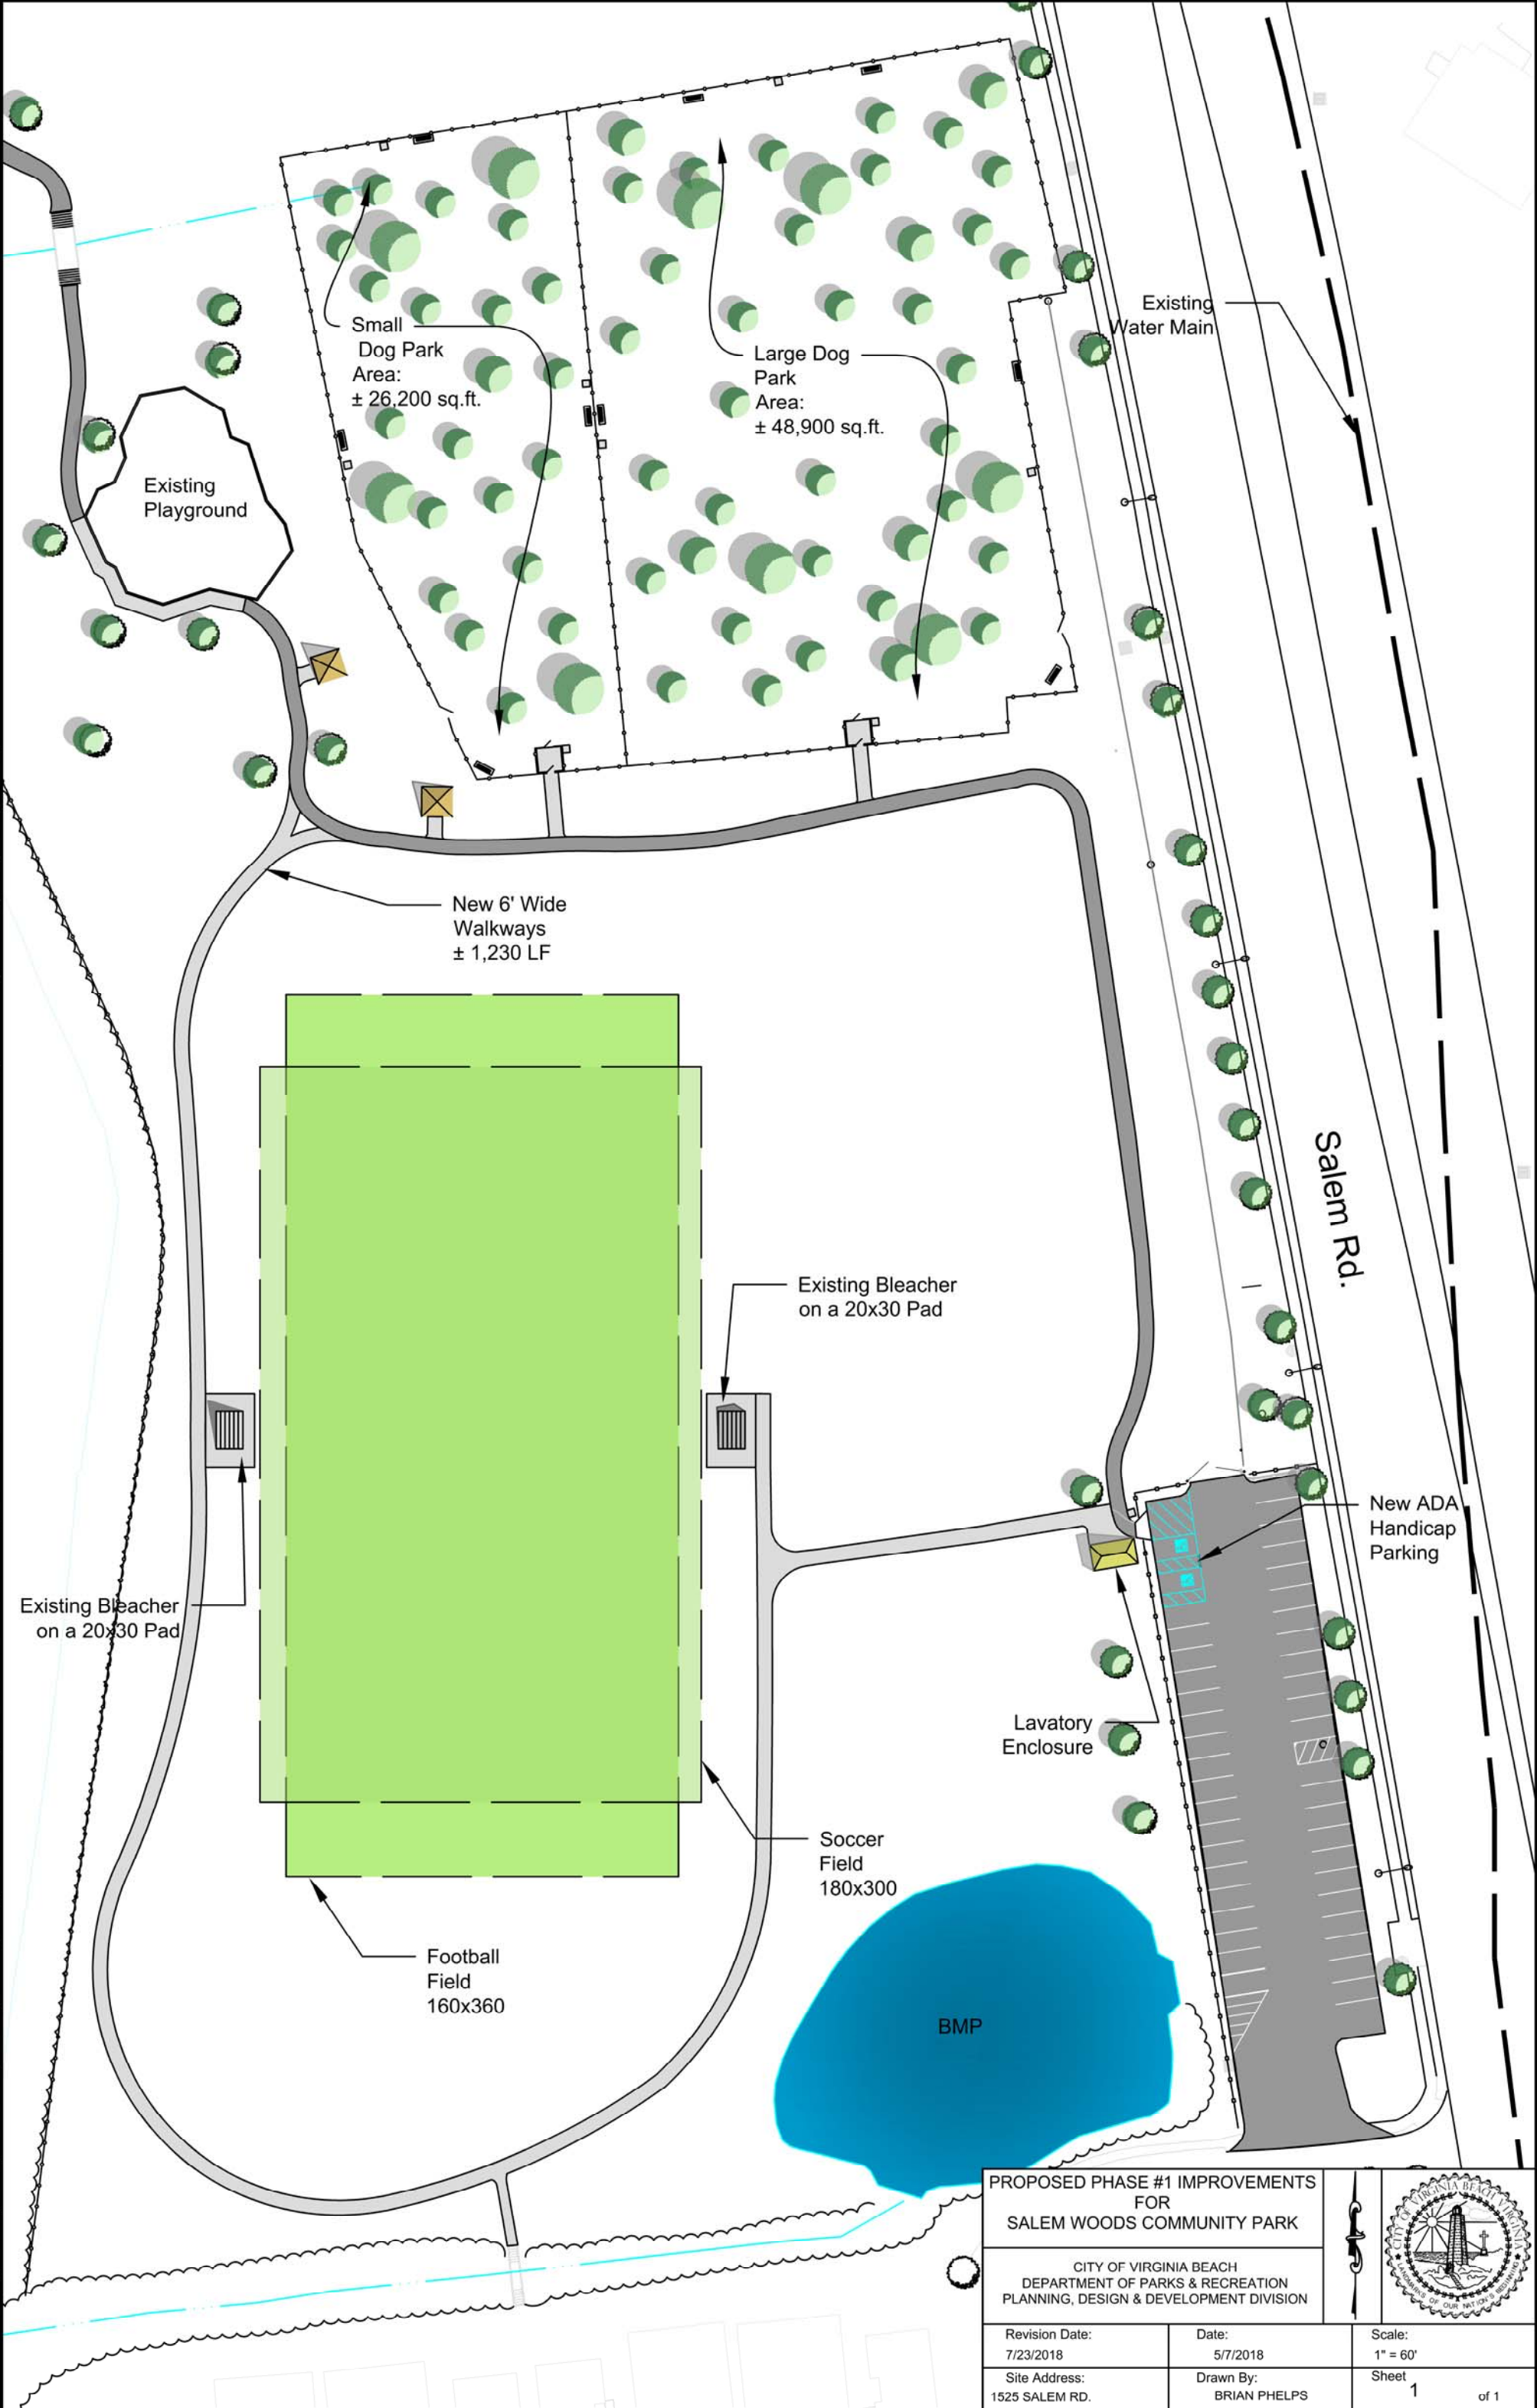

W:\Departmental\Planning Design & Development\CIP Projects\4-301 Parks & Special Use Facilities Ph. II\Salem Woods Park Improvements\Salem Woods Park.dwg -- Friday, February 01, 2019, 12:52pm

**PROPOSED PHASE #1 IMPROVEMENTS
FOR
SALEM WOODS COMMUNITY PARK**

CITY OF VIRGINIA BEACH
DEPARTMENT OF PARKS & RECREATION
PLANNING, DESIGN & DEVELOPMENT DIVISION

Revision Date:
7/23/2018

Date:
5/7/2018

Scale:
1" = 60'

Site Address:
1525 SALEM RD.

Drawn By:
BRIAN PHELPS

Sheet
1 of 1