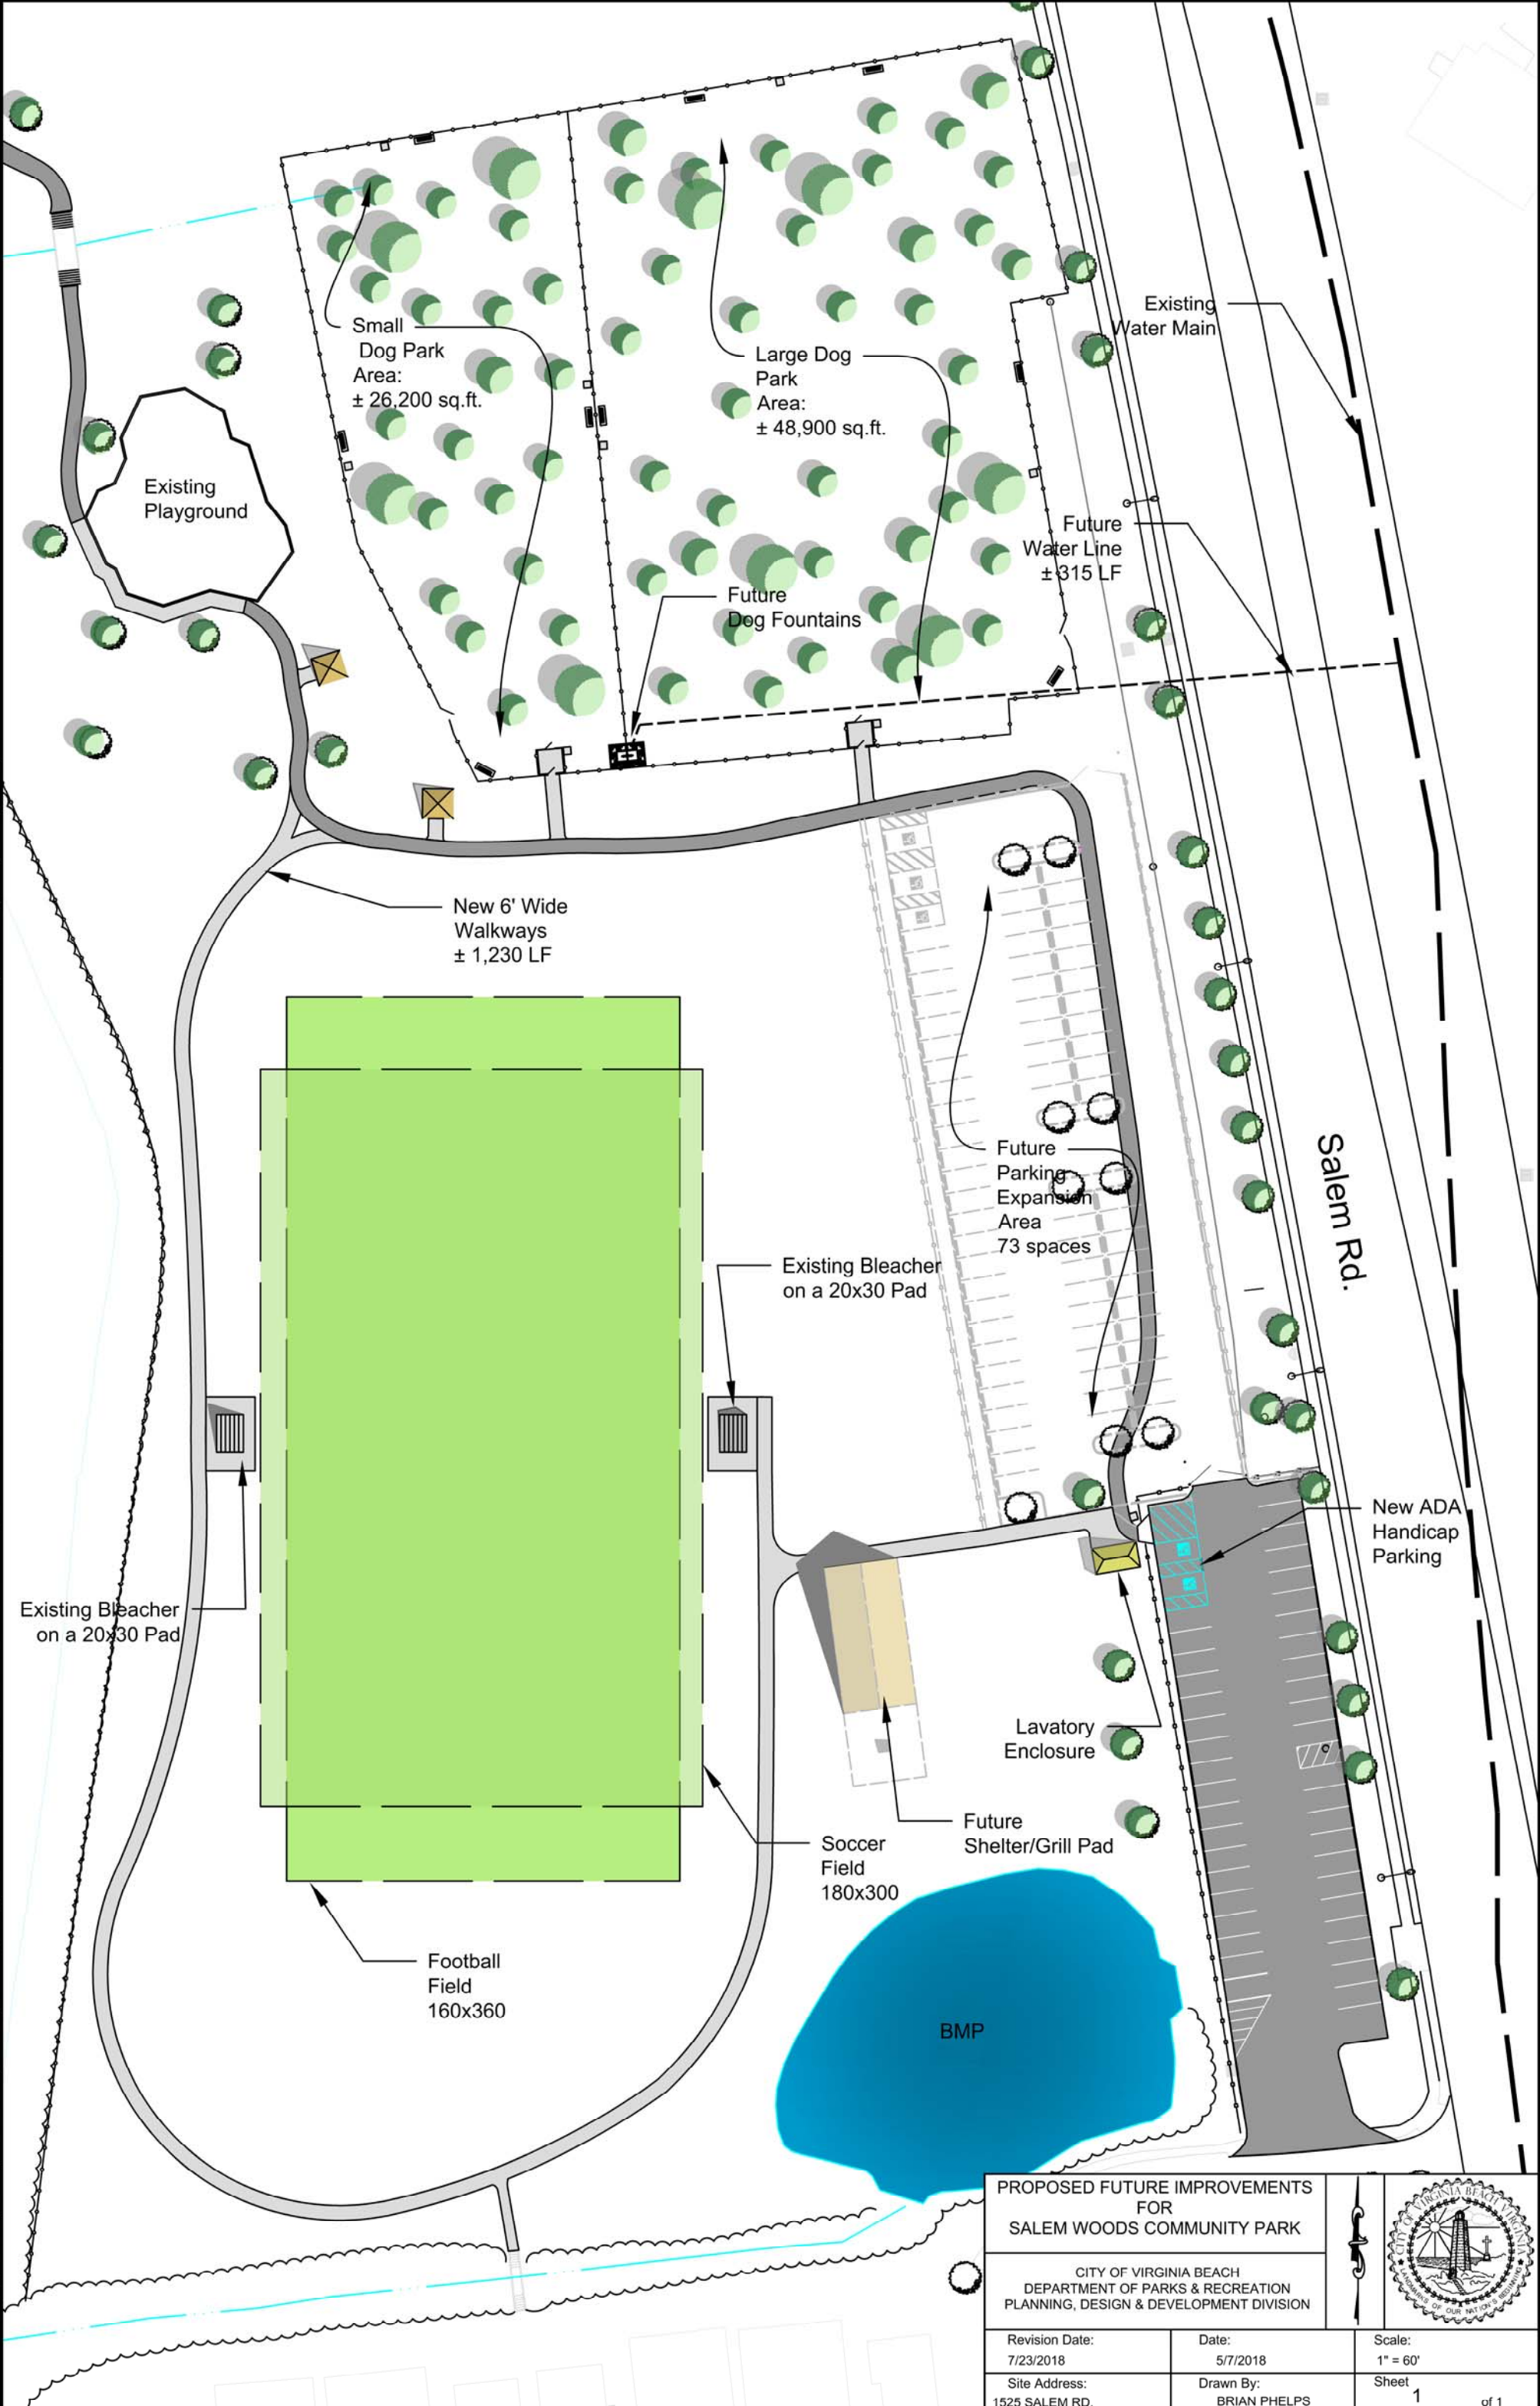

W:\Departmental\Planning Design & Development\CIP Projects\4-301 Parks & Special Use Facilities Ph. II\Salem Woods Park Improvements\Salem Woods Park.dwg -- Friday, February 01, 2019, 1:42pm

PROPOSED FUTURE IMPROVEMENTS FOR SALEM WOODS COMMUNITY PARK		
CITY OF VIRGINIA BEACH DEPARTMENT OF PARKS & RECREATION PLANNING, DESIGN & DEVELOPMENT DIVISION		
Revision Date: 7/23/2018	Date: 5/7/2018	Scale: 1" = 60'
Site Address: 1525 SALEM RD.	Drawn By: BRIAN PHELPS	Sheet 1 of 1