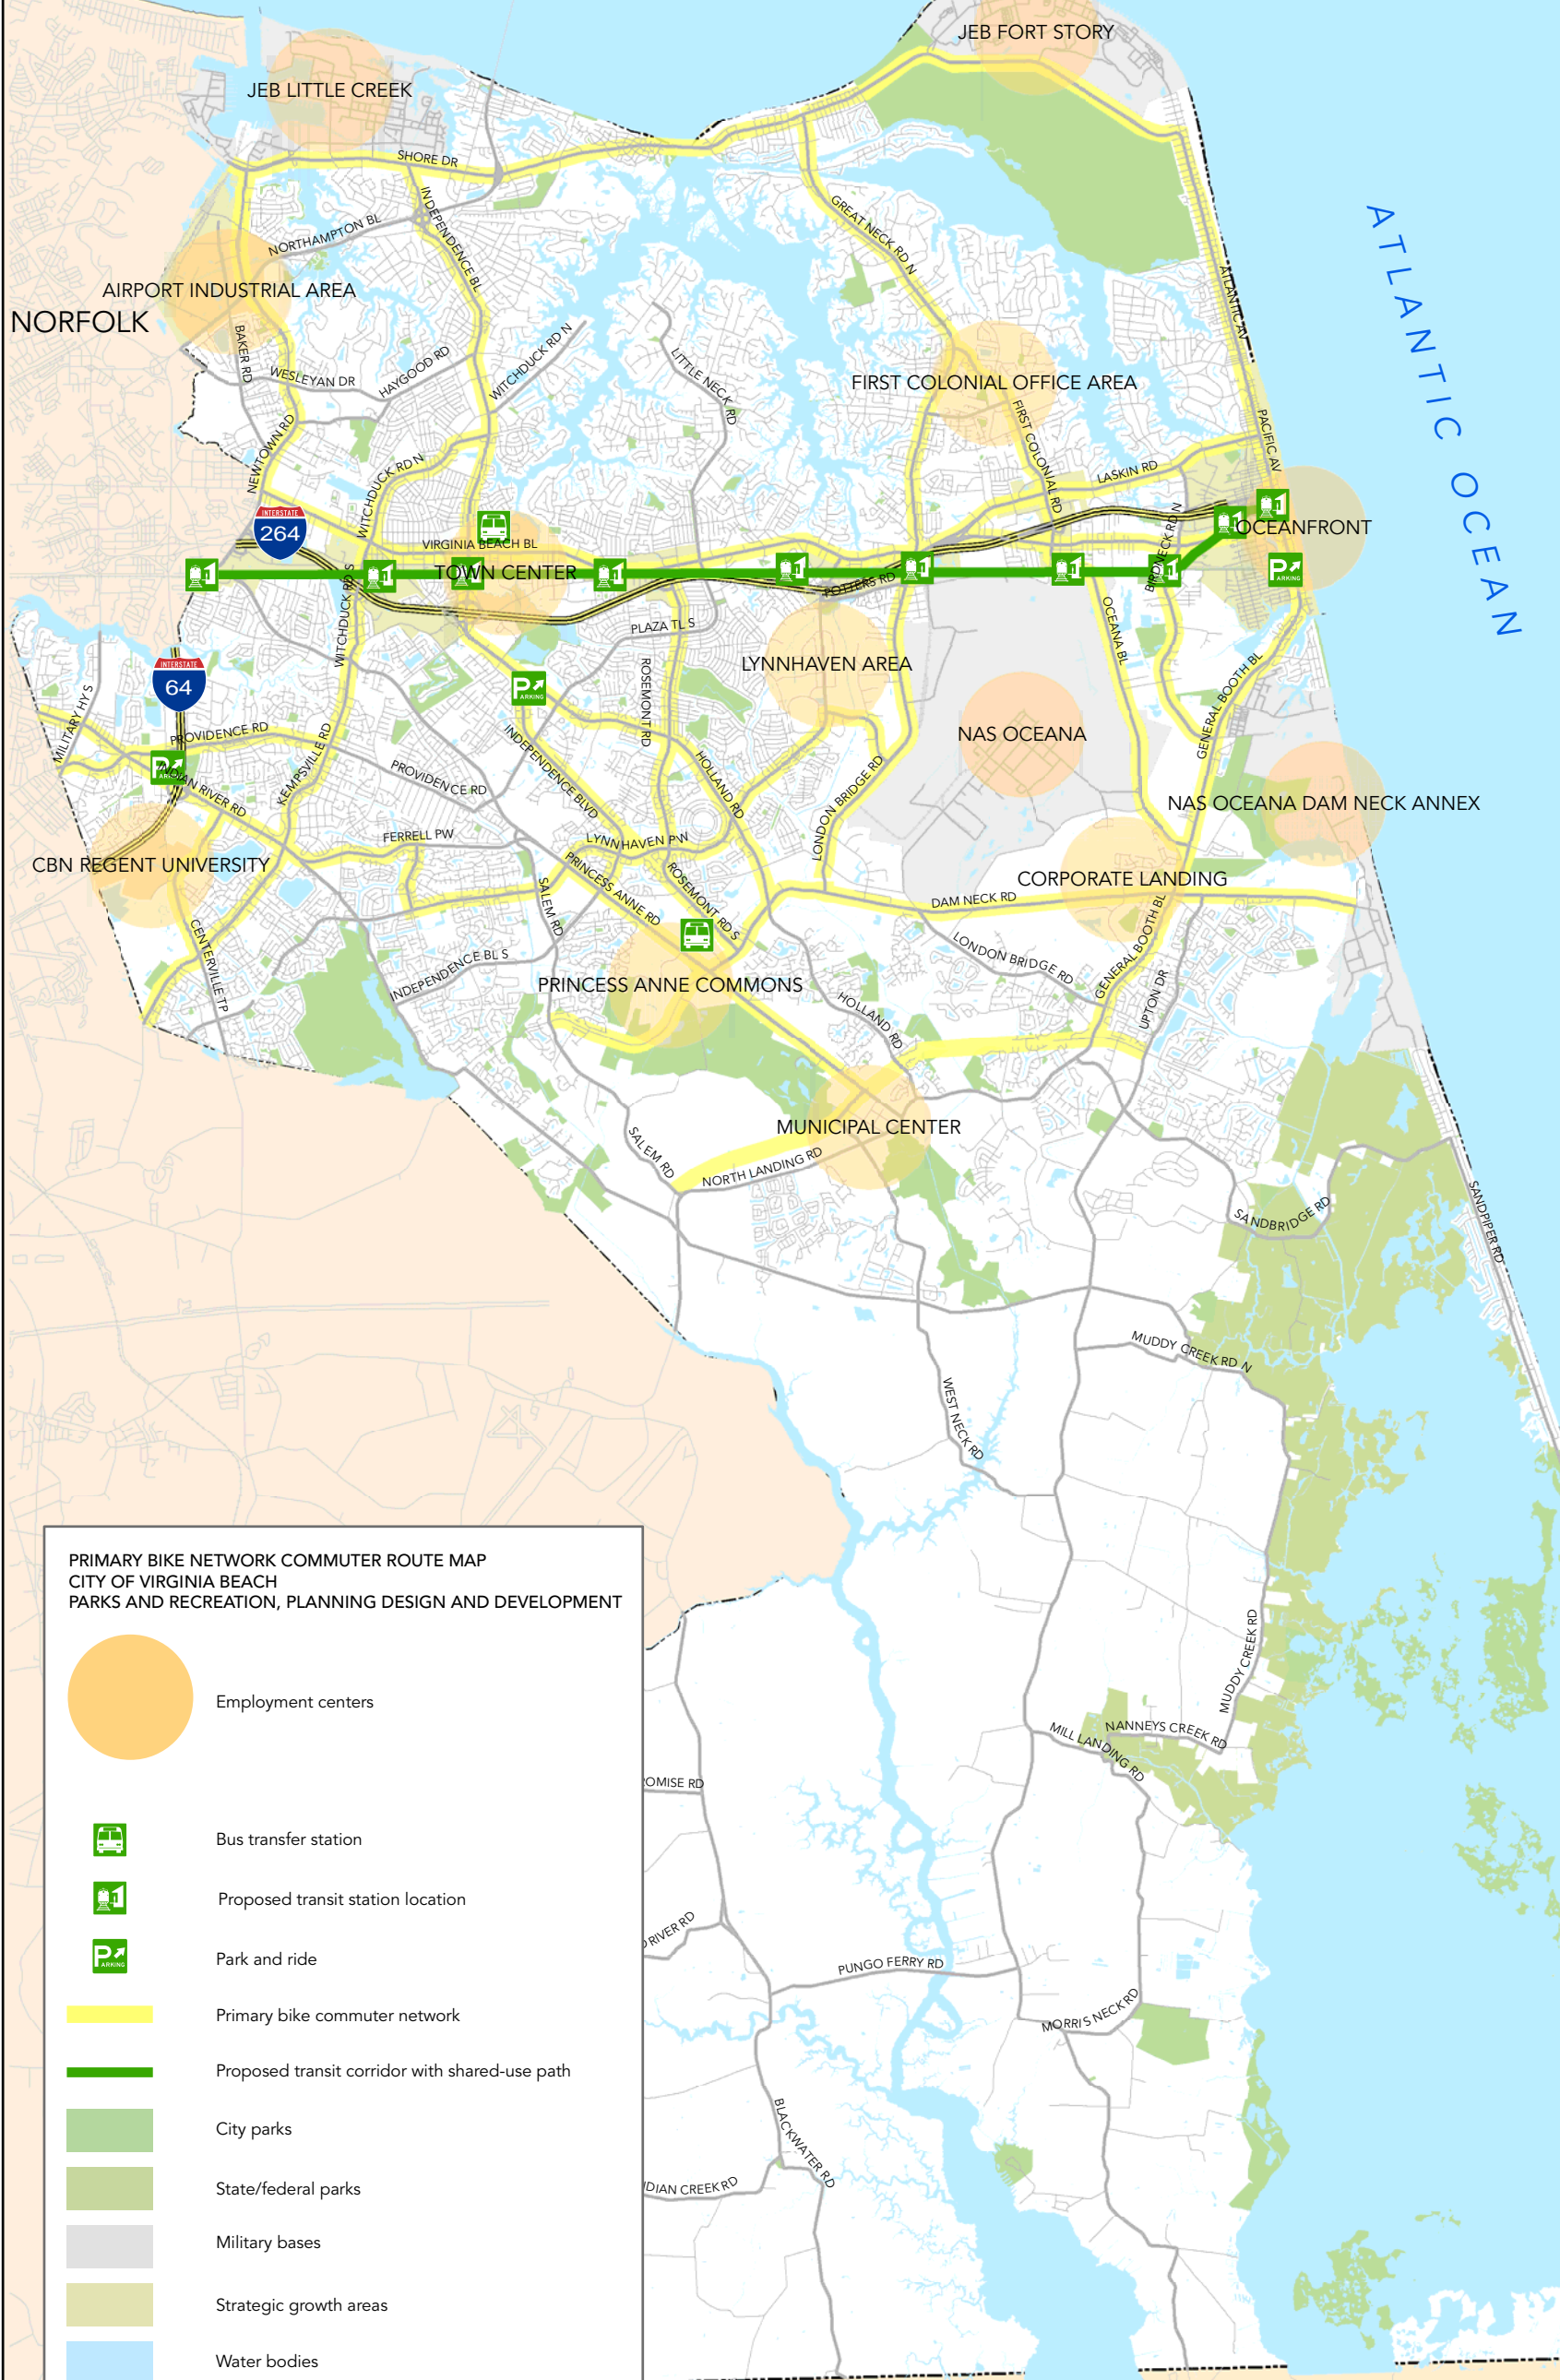

CHESAPEAKE BAY

ATLANTIC OCEAN

PRIMARY BIKE NETWORK COMMUTER ROUTE MAP  
 CITY OF VIRGINIA BEACH  
 PARKS AND RECREATION, PLANNING DESIGN AND DEVELOPMENT

-  Employment centers
-  Bus transfer station
-  Proposed transit station location
-  Park and ride
-  Primary bike commuter network
-  Proposed transit corridor with shared-use path
-  City parks
-  State/federal parks
-  Military bases
-  Strategic growth areas
-  Water bodies

0 0.5 1 2 Miles

CURRITUCK COUNTY, NORTH CAROLINA