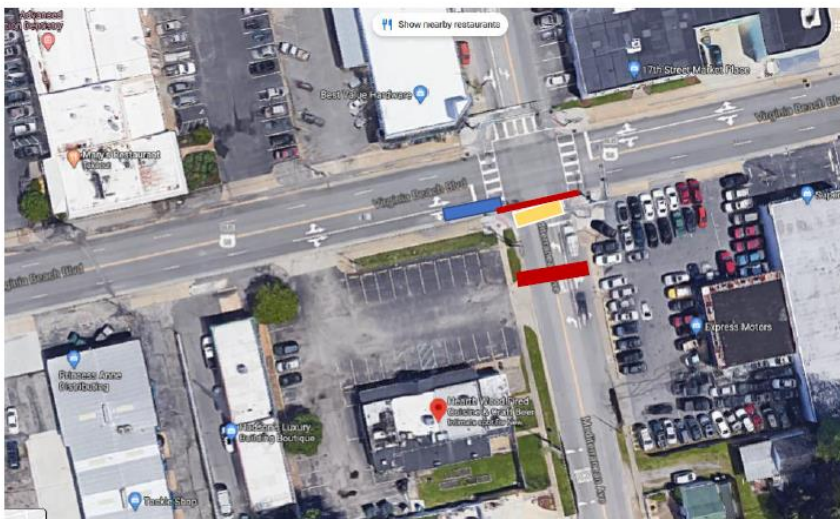

Estimated road closing times:

8:00 AM Hard closure (no access)
Mediterranean Avenue at south Side of Virginia Beach Blvd. (see map below)

Estimated road opening times:

6:00 PM Intersection reopens

Event Information:

8:00 AM – 1:00 PM Prep and painting
2:00 PM – 6:00 PM Drying time

VIBE CREATIVE DISTRICT MAP FOR 6/22/2020 CROSSWALK MAINTENANCE 8am – 2pm.

RED LINES ARE PARTIAL ROAD CLOSURE

YELLOW rectangle is the crosswalk artwork.

BLUE rectangle = POLICE Car with off duty police officer.