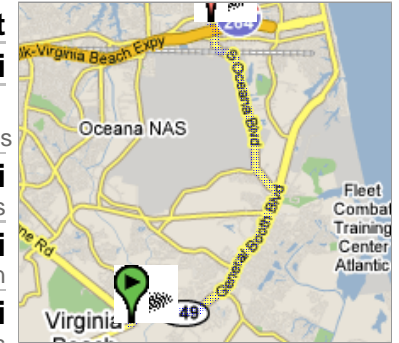

Start **2401 Courthouse Dr**
Virginia Beach, VA 23456

End **1712 Donna Blvd**
Virginia Beach, VA 23454

Travel **9.6 mi (about 16 mins)**

Directions

1. Head southeast from Courthouse Dr	238 ft
← 2. Turn left at North Landing Rd	0.1 mi
→ 3. Continue through light onto General Booth Blvd	2.2 mi 3 mins
4. Continue on General Booth Blvd	2.7 mi 4 mins
← 5. Turn left at Oceana Blvd	0.8 mi 1 min
6. Continue on S Oceana Blvd	3.0 mi 4 mins
7. Continue on First Colonial Rd	0.6 mi 1 min
← 8. Turn left at Donna Blvd	0.1 mi
9. Arrive at 1712 Donna Blvd Virginia Beach, VA 23454	

These directions are for planning purposes only. You may find that construction projects, traffic, or other events may cause road conditions to differ from the map results.

Map data ©2006 NAVTEQ™

Overview