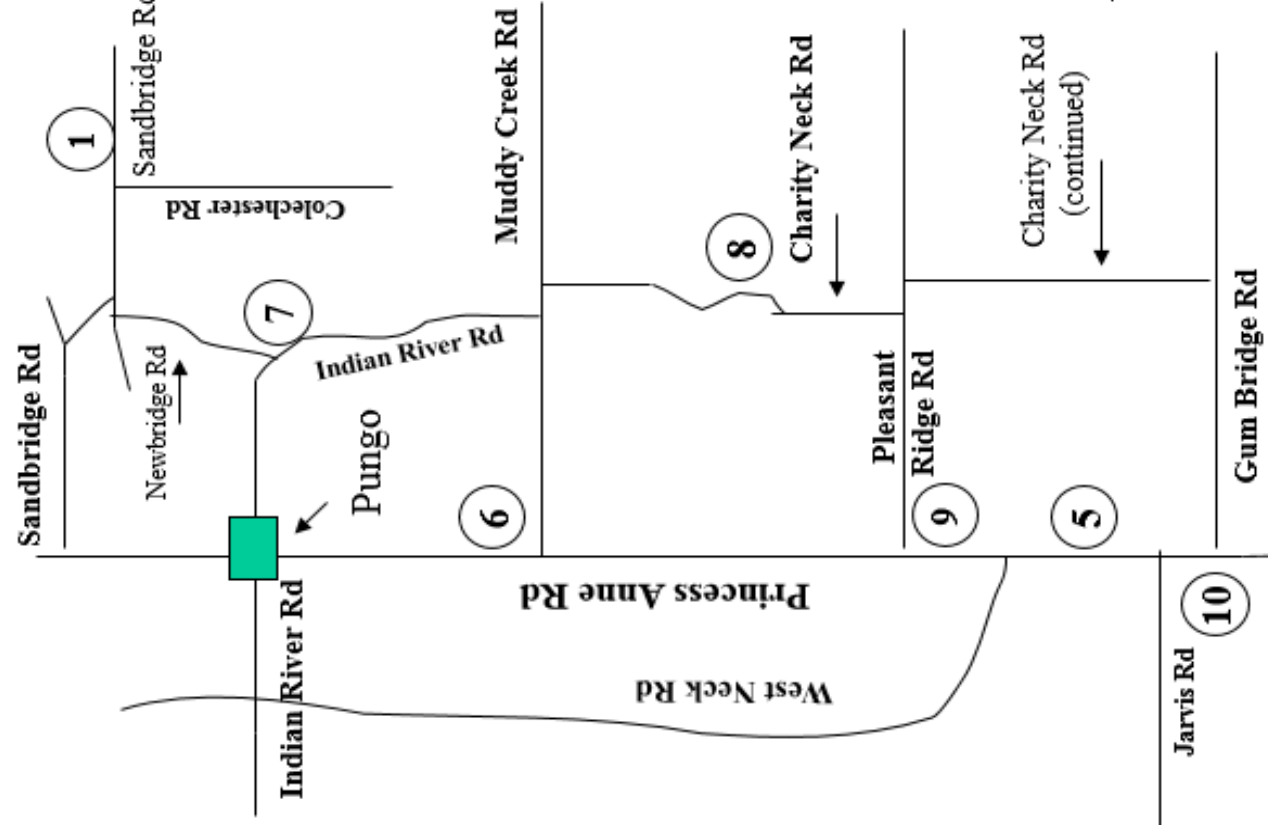

**Strawberry Farm Locations
Virginia Beach**

Revised: April 2018

Farm Codes

1. Bay Breeze Farms**
1100 Sandbridge Rd.
2. Brookdale Farm
2060 Vaughan Rd.
3. Cindy's Produce**
(See note below)
4. Cullipher Berry Patch
(See note below)
5. Cullipher Farm Market
1444 Princess Anne Rd.
6. Flanagan Farms
Princess Anne Rd. at N. Muddy Creek Rd.
7. Flip Flop Farmer
3244 New Bridge Rd.
8. Henley Farm
3484 Charity Neck Rd.
9. Henley's at Pleasant Ridge
Princess Anne Rd. at Pleasant Ridge Rd.
10. Munden Farm
1377 Princess Anne Rd.
11. Salem Berry Farm
(See note below)
12. Vaughan Farms' Produce
1258 Princess Anne Rd.

** Farms with this symbol only have pre-picked strawberries available

Pungo Area

3
Cindy's Produce
Not on map
Located at 2385 Harpers Rd.
1/4 mile off of London Bridge Rd.

4
Cullipher Berry Patch
Not on map
Located at 772 Princess Anne Rd.
1 mile south of Creeds School

11
Salem Berry Farm
Not on map
Located between Independence Blvd. South & Lynnhaven Parkway
On Salem Rd., 1763 Salem Rd.

Map not to scale