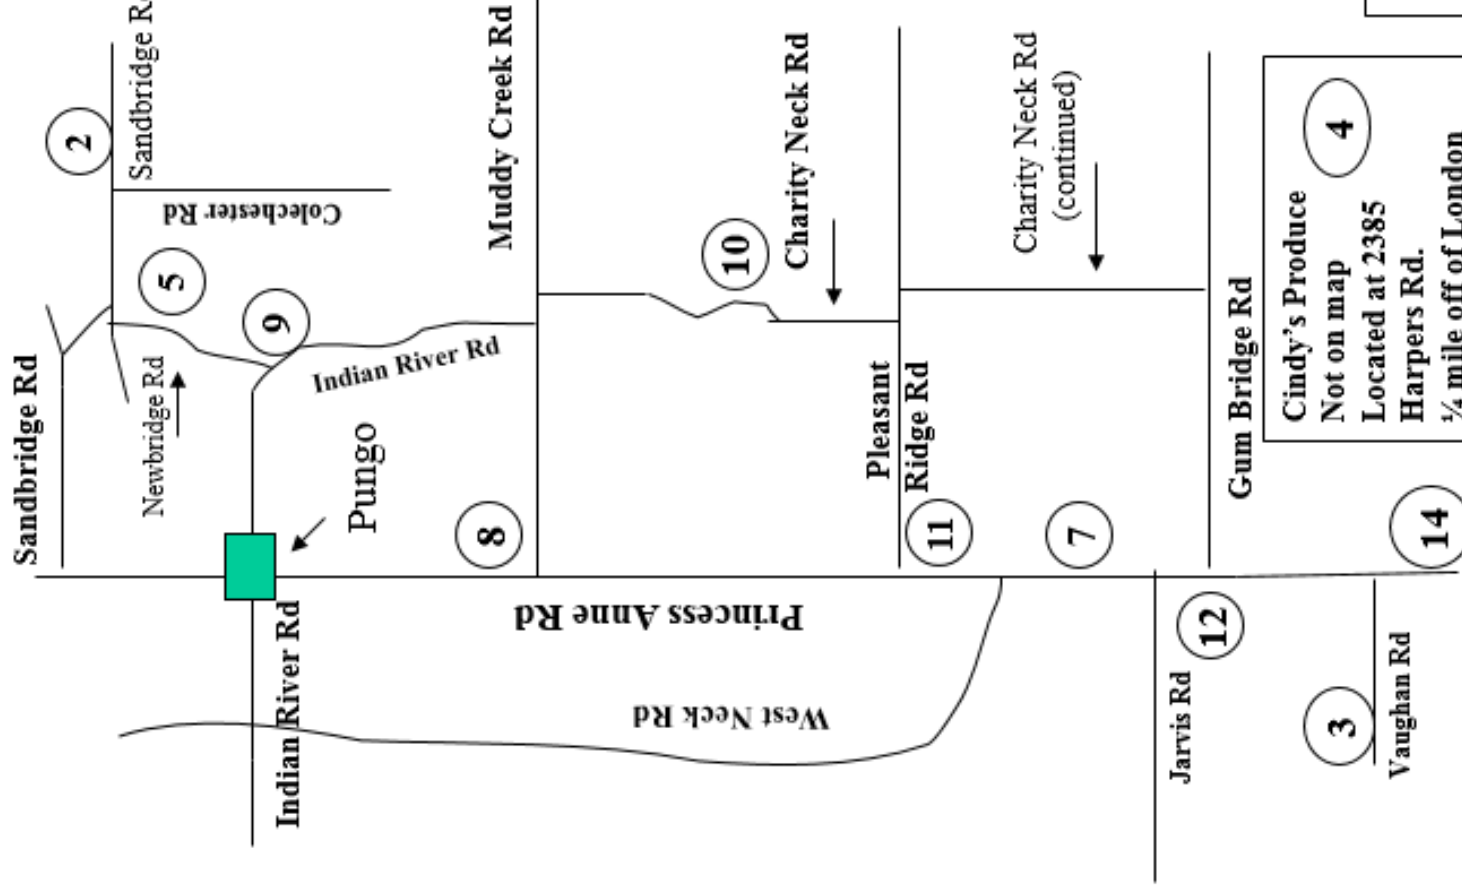

5. Cromwell's Produce
3116 New Bridge Rd.

6. Cullipher Berry Patch
(See note below)

7. Cullipher Farm Market
1444 Princess Anne Rd.

8. Flanagan Farms
Princess Anne Rd. at N. Muddy Creek Rd.

9. Flip Flop Farmer
3244 New Bridge Rd.

10. Henley Farm
3484 Charity Neck Rd.

11. Henley's at Pleasant Ridge
Princess Anne Rd. at Pleasant Ridge Rd.

12. Munden Farm
1377 Princess Anne Rd.

13. Salem Berry Farm
(See note below)

14. Vaughan Farms' Produce
1258 Princess Anne Rd.

** Farms with this symbol only have pre-picked strawberries available

Pungo Area

4
Cindy's Produce
Not on map
Located at 2385 Harpers Rd.
¼ mile off of London Bridge Rd.

13
Salem Berry Farm
Not on map
Located between Independence Blvd. South & Lynnhaven Parkway
On Salem Rd., 1763 Salem Rd.

6
Cullipher Berry Patch
Not on map
Located at 772 Princess Anne Rd.
1 mile south of Creeds School

1
Blackwater Produce Shack
Not on map
Located at
2836 Indian Creek Rd.

Map not to scale