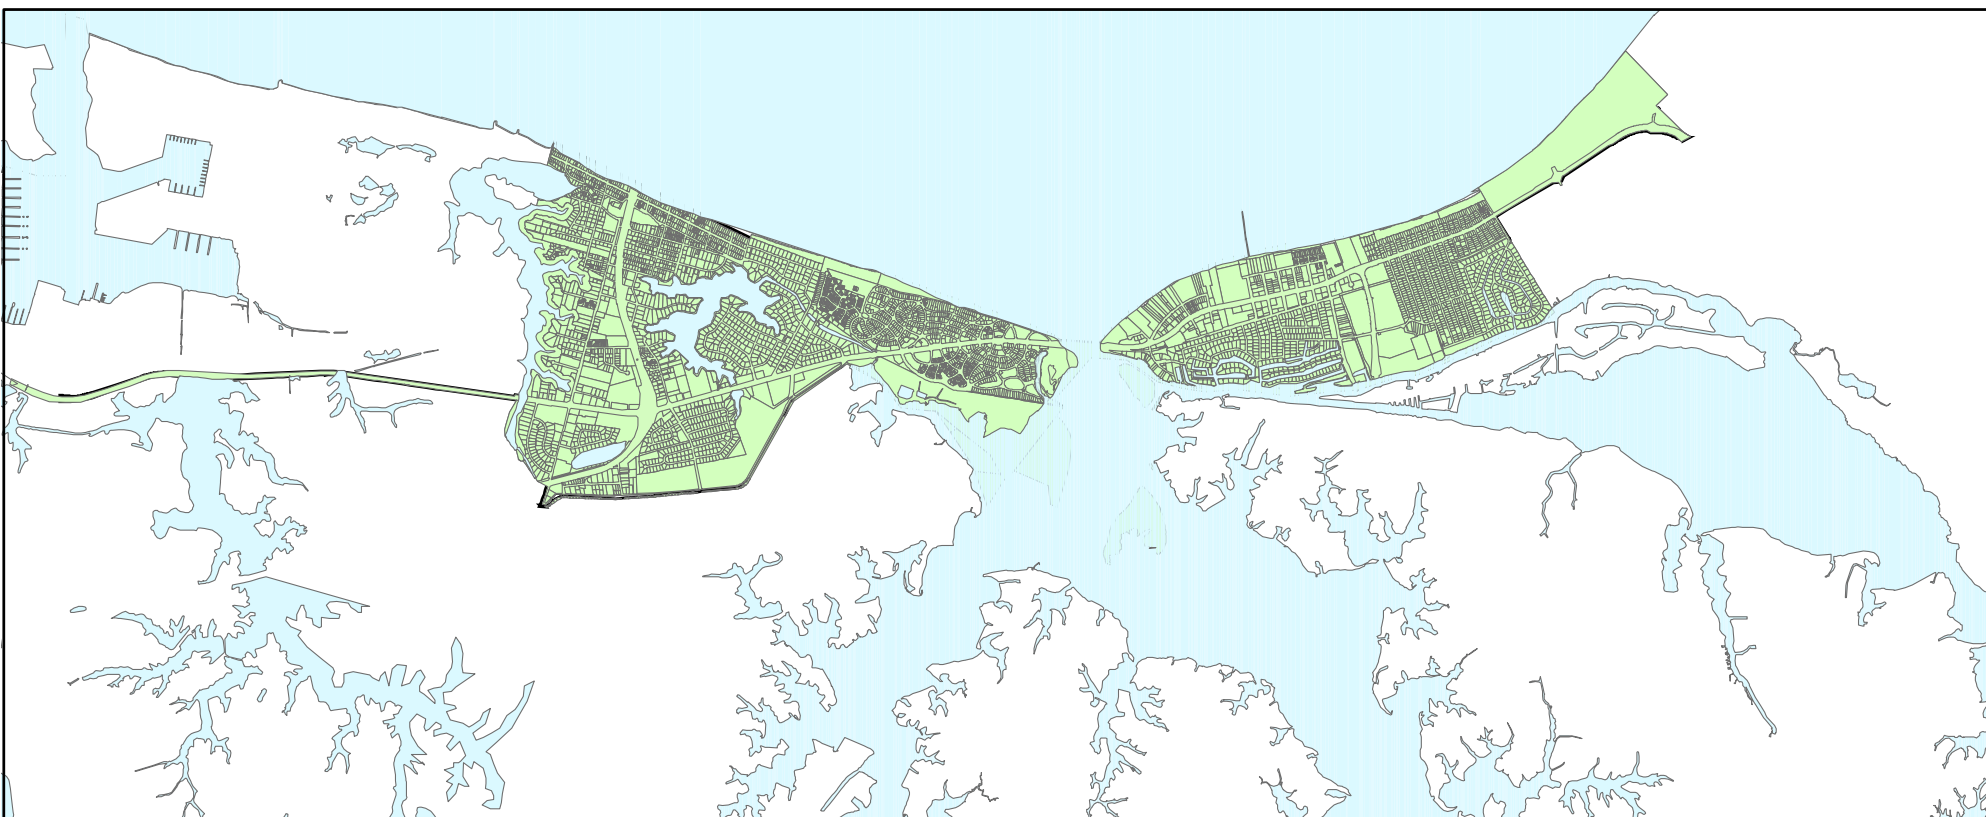

City of Virginia Beach Planning Department

Shore Drive Corridor

-  5 Acres
-  10 Acres
-  20 Acres

May 2006