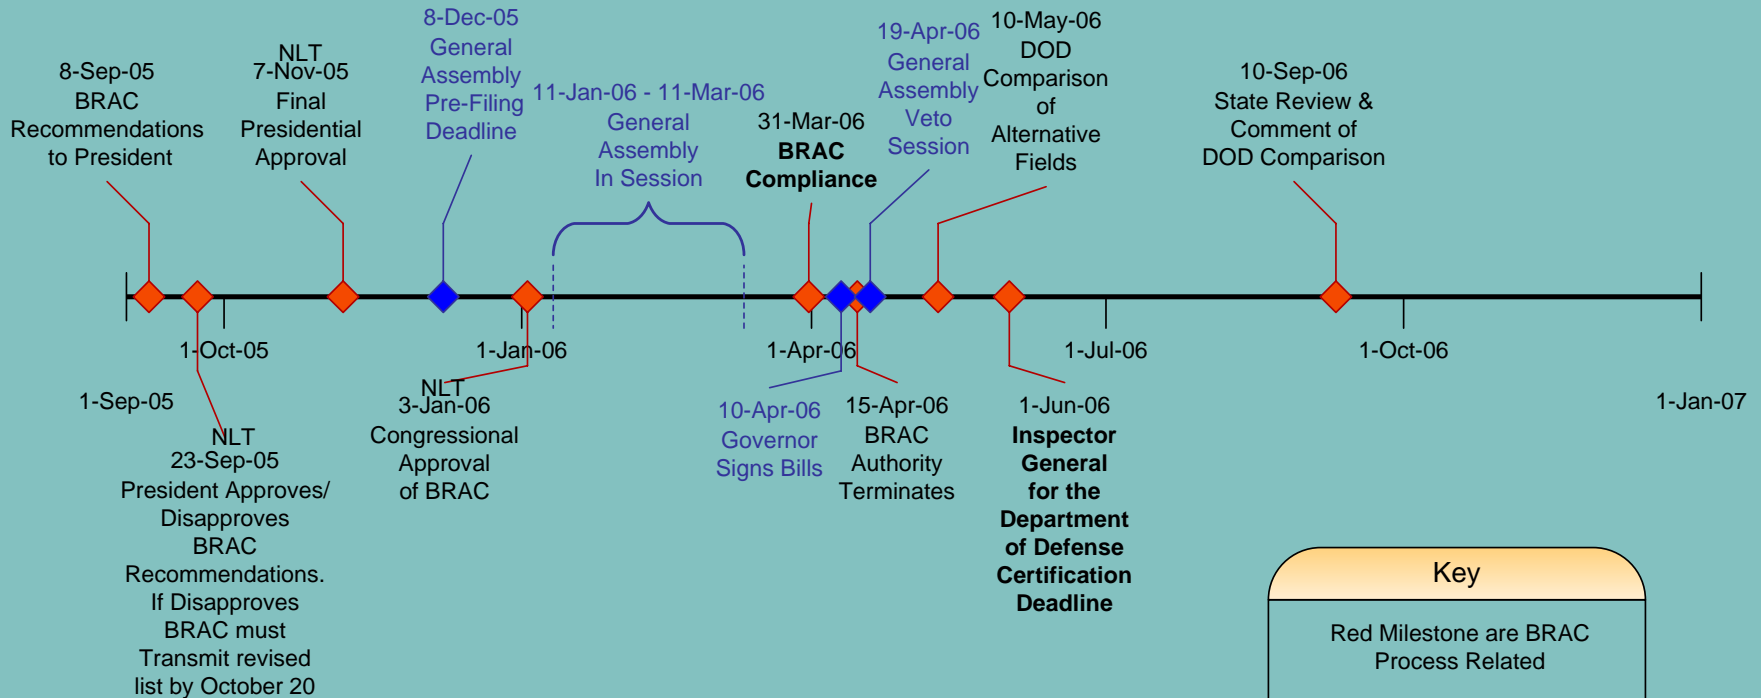

BRAC Timeline:

Key

- Red Milestone are BRAC Process Related
- Blue Milestones are General Assembly Related

NOTE: NLT stands for Not Later Than. These dates are the latest possible dates and can change based on earlier actions